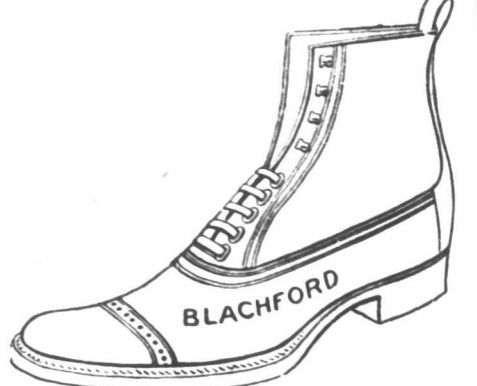

Slippers for the Holidays

TWO HUNDRED SORTS.

Satin Kid, Felt, Alligator, Patent Leather Nice little ones for baby. Big ones for daddy. There is no more acceptable gift than a pair of slippers and none more appreciated. Come while choosing is easy, while stock is full.

H. & C. BLACHFORD
114 Yonge St., TORONTO

Miss Dalton

Dress and Mantle Making **Millinery**

All the season's goods now on view. The latest Parisian, London and New York styles.
356 Yonge St., Toronto

TO OUR READERS

We ask our readers before making purchases to kindly look through our advertising columns with a view of purchasing from those houses who advertise with us, and when writing or ordering please mention The Canadian Churchman.