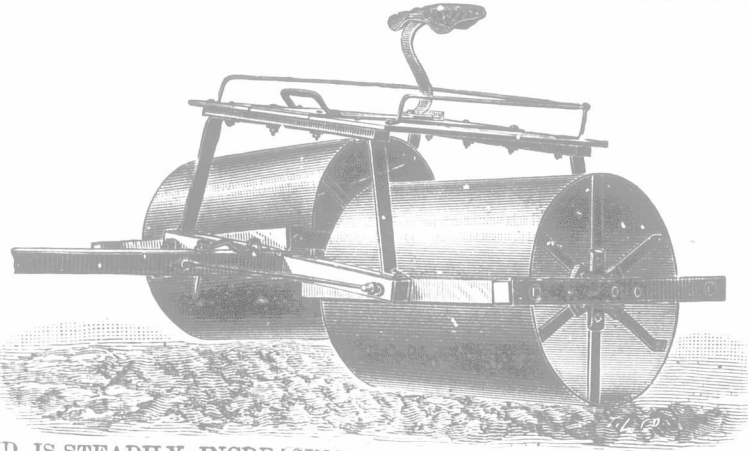

The bearings are the only wearing parts and are guaranteed to last from Ten to Fifteen Years, and can be replaced at a nominal cost.

It rolls all the ground, no matter how rough. There is no axle shaft, no strain, and consequently no wear. It is easily oiled between the drums.

THE DEMAND IS STEADILY INCREASING. IT IS UNANIMOUSLY RECOMMENDED BY THOSE FARMERS WHO HAVE USED IT. Orders are now being booked for the fall trade. Description and price furnished on application to.

T. T. COLEMAN, SOLE MANUFACTURER **SEAFORTH.**
307-y-OM