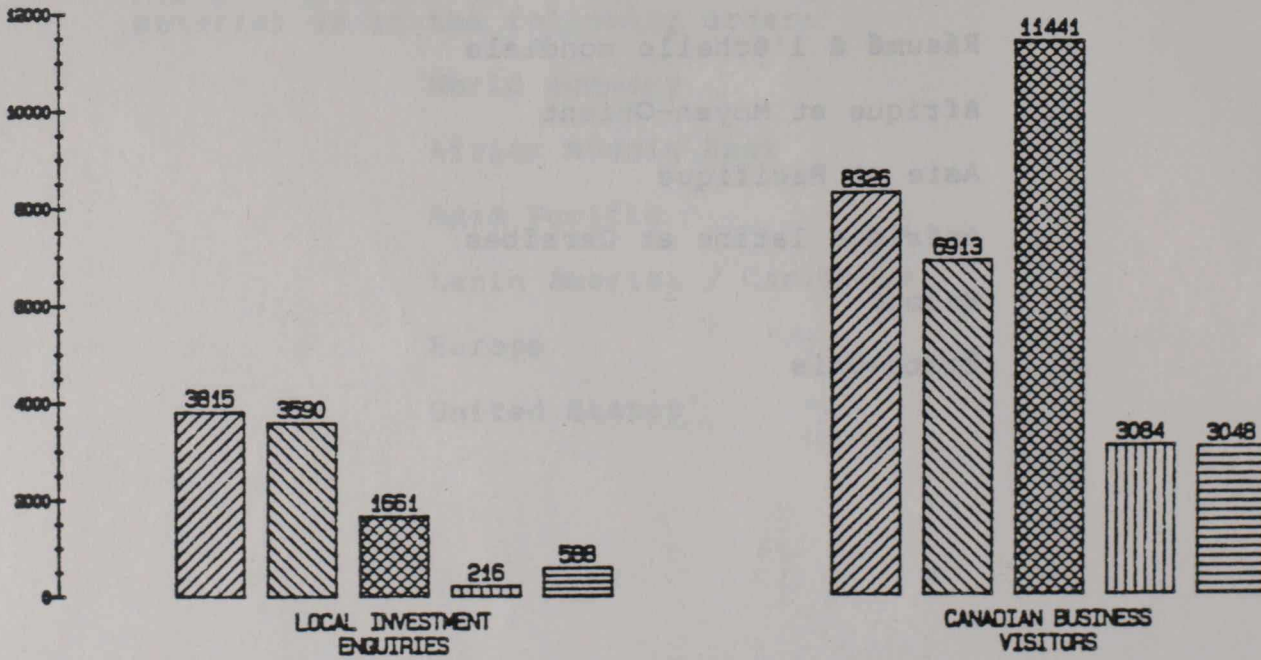

SELECTED WORKLOAD INDICATORS

FY 86/87
APRIL 1986 - MARCH 1987

U.S.A.

EUROPE

ASIA PACIFIC

LATIN AMERICA
& CARIBBEAN

AFRICA &
MIDDLE EAST

WP-864