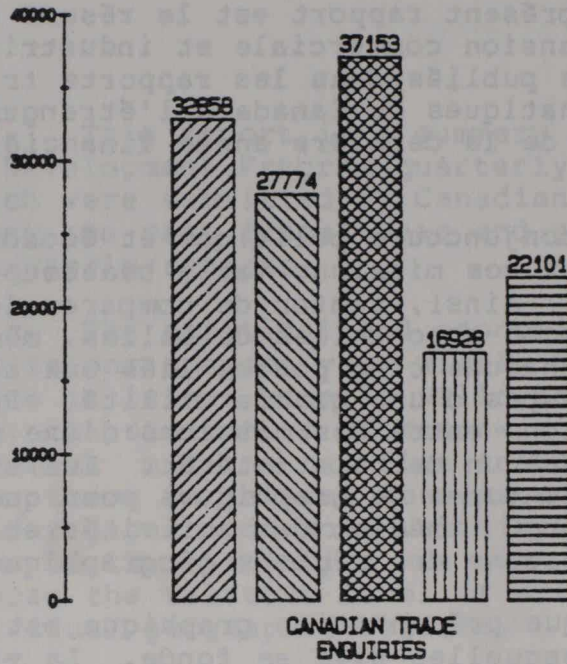

SELECTED WORKLOAD INDICATORS

FY 86/87
APRIL 1986 - MARCH 1987

U.S.A.

EUROPE

ASIA PACIFIC

LATIN AMERICA
& CARIBBEAN

AFRICA &
MIDDLE EAST

WP-864