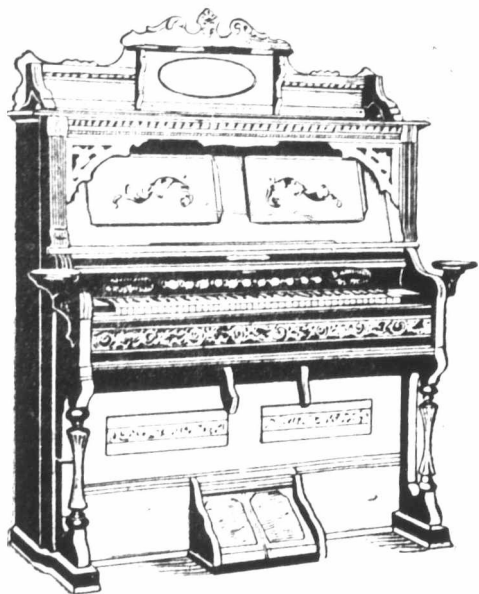

GOURLAY, WINTER & LEEMING

188 YONGE ST., TORONTO.

Extraordinary Values

Used Organs

FOR July Clearing

The remarkable extent of our piano trade this summer has resulted in our taking so many fine organs in exchange that we are hampered for lack of space, and to effect an immediate clearing we offer the following bargains. Every organ is in perfect order (where necessary, having been renewed), and each is fully guaranteed, the customer having the right to return the instrument (we pay the return freight) should it not prove entirely satisfactory on arrival.

TERMS OF SALE—Organs under $50, $5 cash and $4 per month without interest. Organs over $50, $10 cash and $4 per month without interest. If monthly payments are not convenient, please state what method you prefer—quarterly, half-yearly or at certain fixed dates. We wish to know what terms will suit you. A discount of ten per cent. off these prices for cash. A stool accompanies each organ. Every instrument safely packed without extra charge. We guarantee every instrument and agree to pay return freight if not satisfactory.