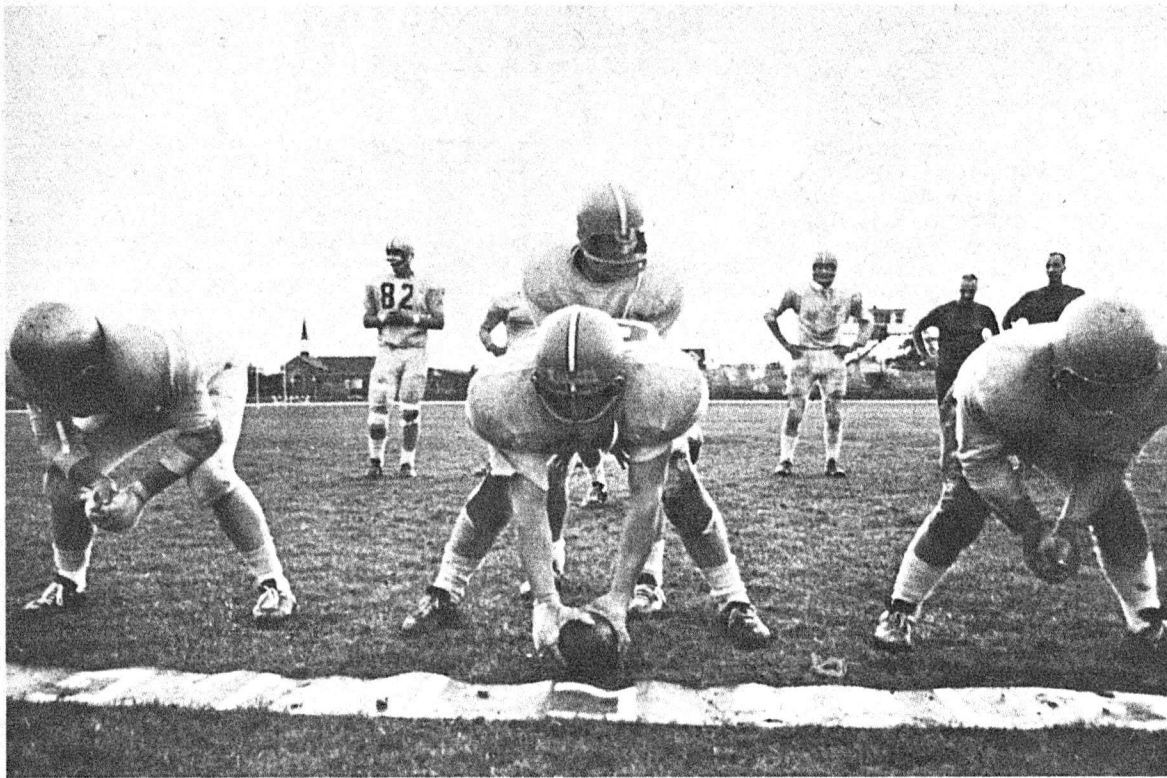

By Jim McCormick

—Charles Lyall photo

NOW WHAT WAS THAT NUMBER—Clare Drake's Golden Bear football team is hard at work this week in preparation for Saturday's game. The Bears will take on the always tough Manitoba Bisons 2 p.m. at Varsity Grid. A special feature at the game will be the presentation at half-time of Canada's number one athlete, Nancy Greene. Miss Greene will also attend the Can-Am Road Race at Speedway Park the following day.

Eight games were played the first day on the various fields of the campus area. Four were first division games and four were in the second division.

FIRST DIVISION RESULTS

Law defeated Theta Chi "A" 20-14 with Bob Cameron counting two touchdowns for the victors.