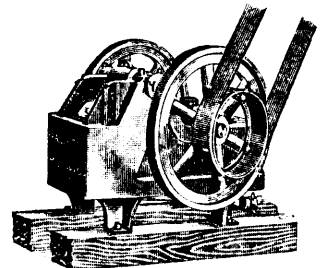

THE WM. HAMILTON MANUFACTURING CO. Limited

HEAD OFFICE AND WORKS:

Branch Office:
VANCOUVER, B.C.

PETERBOROUGH, ONT.