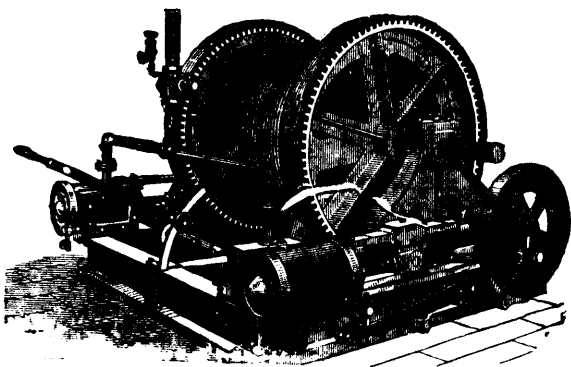

THE WM. HAMILTON MANUFACTURING CO. Limited

HEAD OFFICE AND WORKS:

Branch Office:
VANCOUVER, B.C.

PETERBOROUGH, ONT.