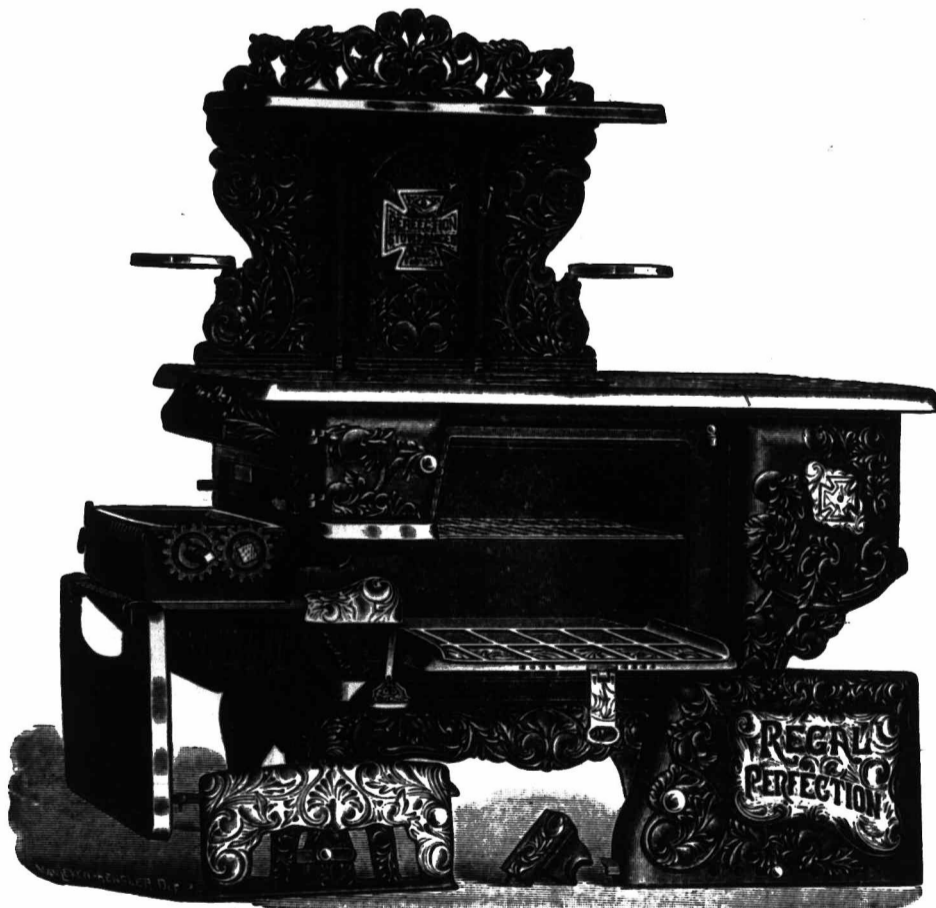

LABATT'S (London) Ale and Stout undoubtedly the best table beverages. Better than most English brands and surpassed by none. Not equalled in Canada or United States. Ask for them.

REGAL PERFECTION RANGE.