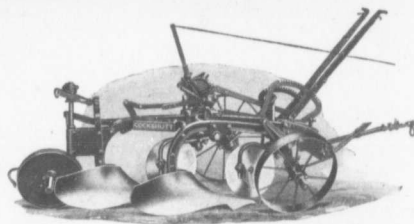

Cockshutt 2-Furrow Light Tractor Plow... can be quickly turned into a 3-Furrow Plow by the addition of a few parts

See these plows working at the International Plowing Match and Tractor Demonstration at the Experimental Farm, Ottawa, October 16th, 17th and 18th.

Depend on the Cockshutt Tractor Plow