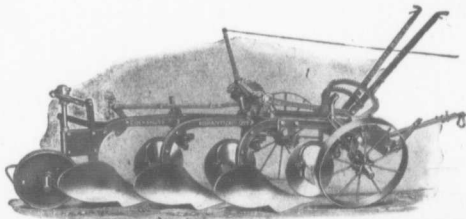

Any soil, any service successfully met

Why the Cockshutt Tractor Plow is a Success

Because it's made by a firm who have specialized for a lifetime in the making of high-grade plows to suit Canadian farming conditions. Because we've embodied in it scientific design, and the highest quality materials and workmanship which our close acquaintance with field conditions all over Canada shows us is necessary for this plow to do its best work in these serious times.

Cockshutt 3-Furrow Plow

Can be turned into a 2-furrow plow in a few minutes when conditions demand it. Cord within easy reach of Tractor operator's hand works automatic power lift, raising bottoms high and level when you want them out of the ground, and lowering them again when you wish. Easily operated levers are also conveniently placed for varying depth of cut. The hitch is instantly adjustable to suit any make of tractor.

Inseparable from Successful Power-Farming is the Cockshutt

Remember—your "team" is only half complete when you've bought your tractor. You must have the right plow because that is what actually works your land. We have so many splendid letters from successful farmers who use the Cockshutt Light Tractor Plow that we know it is giving every satisfaction—no matter how hard the service or how tough the land.