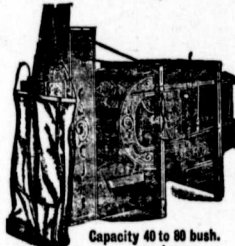

MAKE MORE MONEY

Bigger Crops of Better Grain. Clean, Large Seed Increases the Yield 20%.

CHATHAM FANNING MILL

Capacity 40 to 80 bush. per hour.

Cleans Wheat, Rye, Timothy, Clover, Millet, Oats, Barley, Flax, Peas, Beans, Corn and all seeds.

Lower Shoe keeps screens clean—no other mill has this.

End shake and adjustable side shake (three widths).

Saves screenings for feed.

Works easily and smoothly, combines simplicity with ingenuity.

GUARANTEE—Every mill guaranteed for five years. Lasts a lifetime.

WRITE FOR PARTICULARS and Free Book. "How to Make Dollars out of Wind."

The MANSON CAMPBELL CO., Limited, Dept. No. 5A, CHATHAM, CANADA

You should know the exact weight of everything you buy and sell. It pays.