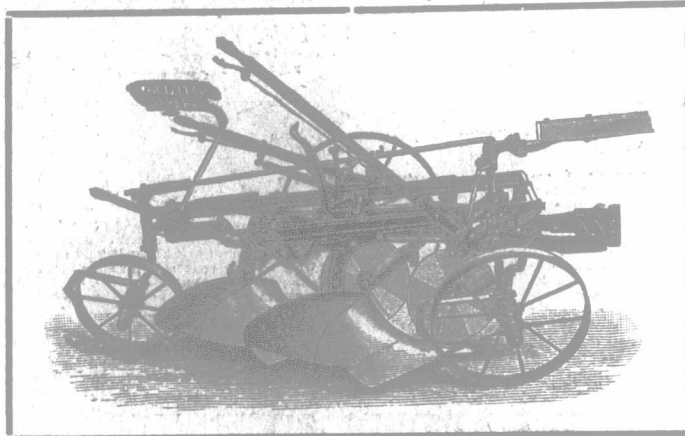

"EVERY PLOW WARRANTED."

Cockshutt New Jewel High-lift Gang

TWO SIZES---24 AND 28 INCHES WIDE.

A GANG FOR UP-TO-DATE CANADIAN FARMERS, MANUFACTURED BY UP-TO-DATE CANADIAN MAKERS.

WITH FOOT LIFT OR HAND LIFT, OR BOTH TOGETHER.

This plow is strongly built, perfectly constructed, easily handled. For further information see the NEW JEWEL itself. Our prices are right. Write for our Catalogue.

Cockshutt Plow Co., Ltd.

FACTORY: BRANTFORD, ONT.

WINNIPEG, MAN.

Reliable Goods in All Lines

Fairbanks-Morse Gas and Gasoline Engines.
Fairbanks-Morse Steam Pumps.
Fairbanks-Morse Dynamos and Motors.
Fairbanks-Morse Power Hammers.
Railroad Supplies.
Eclipse Standard and Fairbanks Galvanized Steel Mills.

ST. PAUL, MINN. FAIRBANKS, MORSE & COMPANY, MINNEAPOLIS, MINN.

F. H. CRANE. Canadian Representatives: VULCAN IRON WORKS LIMITED. WINNIPEG, MANITOBA. BOX 351.

MOST LOAVES TO THE BARREL.

A customer says: "I have been in the bakery business for over twelve years, and have tried almost all makes of flour, but "OGILVIE'S" certainly beats them all in the quantity of bread made from each barrel of flour, and where a flour excels in that particular I know it's got to be "A tip-top flour."

THE OGILVIE FLOUR MILLS CO., LIMITED.
By Royal Warrant, Millers to H. R. H. The Prince of Wales.

Sunshine in California

From now on through the winter season there is no place so comfortably warm and attractive as California. The rates are low. Until Nov. 30 only

$32.90 VIA THE SUNSHINE ROUTE

Through tourist car service every Tuesday morning from St. Paul and Minneapolis. The berth rate is $6.00. Route is via the

CHICAGO, MILWAUKEE & ST. PAUL RY.

AND THE **SANTA FE ROUTE.**

For additional information write to
W. B. DIXON, N. W. P. A.,
365 Robert Street, ST. PAUL.

Joseph Rodgers & Sons Limited, SHEFFIELD, ENGLAND.

Please see that this EXACT MARK is on each blade.

JAMES HUTTON & CO., MONTREAL, SOLE AGENTS IN CANADA.

MANI

Vol. XXXV

B

PIA
ORG

PIANO
AND BE

Self-Play
The Best
ductions.

B
Organ and
L

GUELPH,

Send for Free

BANK OF

HEAD
HAMILTO

Paid-up Capital
Reserve,
Total Assets,

BRANCHES IN M
WI
CORNER MAIN A
O. BARR
O. S. C

BRANDON, CAI
HAMOTA, INI
MANITO, MI
MORDEN, MO
PILOT MOUND, FL
STONEWALL, SAR
KAMLOOPS, B. C., WI

Deposits Received
GENERAL BA
TRAI