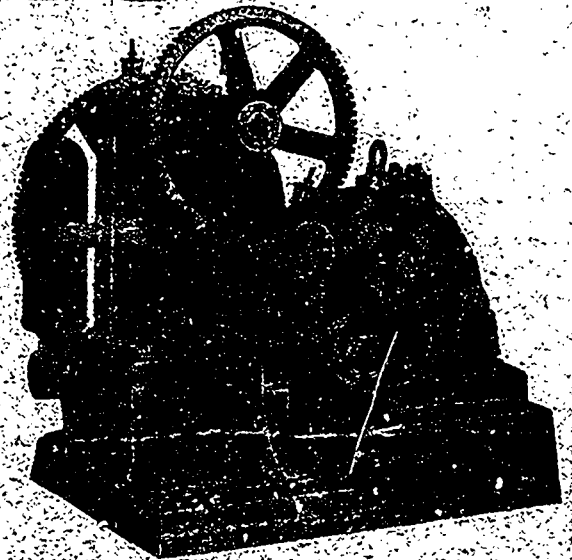

Westinghouse Motors

Alternating or Direct Current

No matter where used, or
for what purpose, they

Do the Work

Westinghouse Type M Direct Current Motor Driving Pump

Canadian Westinghouse Co., Limited

General Offices and Works, HAMILTON, ONTARIO.

For particulars address nearest office

Lawlor Bldg., King and Yonge Sts.,
Toronto

Liverpool & London & Globe Bldg.,
Montreal

Hamilton

633 Hastings St.,
Vancouver

184 Granville St.,
Halifax

4 Stage Worthington Turbine Pump, Electric Driven