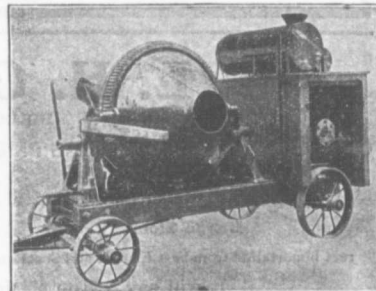

WHEEL AND DRAG SCRAPERS
GRADING PLOWS
DUMP CARS
WHEEL BARROWS
BALL-BEARING AND HYDRAULIC JACKS
TRACK TOOLS
LIGHT RAILS
WIRE ROPE
MINE SUPPLIES

SEND FOR CATALOGUES

W. H. C. MUSSEN & CO.

MONTREAL, QUE.

Austin Gyratory Crusher

PROMPT
ATTENTION
GIVEN
TO ALL
ORDERS
AND
ENQUIRIES

Small Size Smith Mixer-Gasoline Engine

rain
loni-
are
and
tage
'ele-
k in
o be
the
om-
n or
aller
om-
der-
uld-
itor-
um,
. H.
club.
plans
this
tion
tions
have
t, is
lock
road-
Co.,
have
ave.
large
the
-Mr.
the
nent,
s for
boine