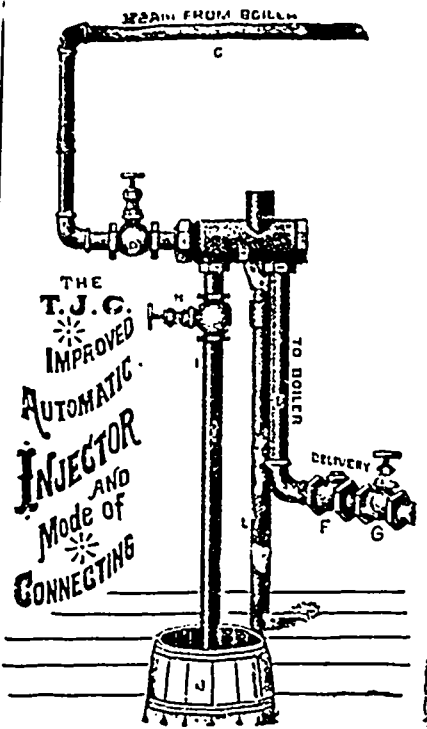

**THE IMPROVED AUTOMATIC INJECTOR,**

Pat. by T. J. CARROLL.

No.	Price.	GAL. PER HR. IN PRESS.	SIZE OF PIPE CONNECTION.	HORSE POWER.
10	\$1.50	120	1 1/2	5 to 10
15	1.75	300	2	10 to 15
20	2.00	500	3	15 to 20
25	2.25	700	4	20 to 25
30	2.50	900	5	25 to 30
35	2.75	1,200	6	30 to 35
40	3.00	1,500	8	35 to 40
45	3.25	2,000	10	40 to 45
50	3.50	2,500	12	45 to 50