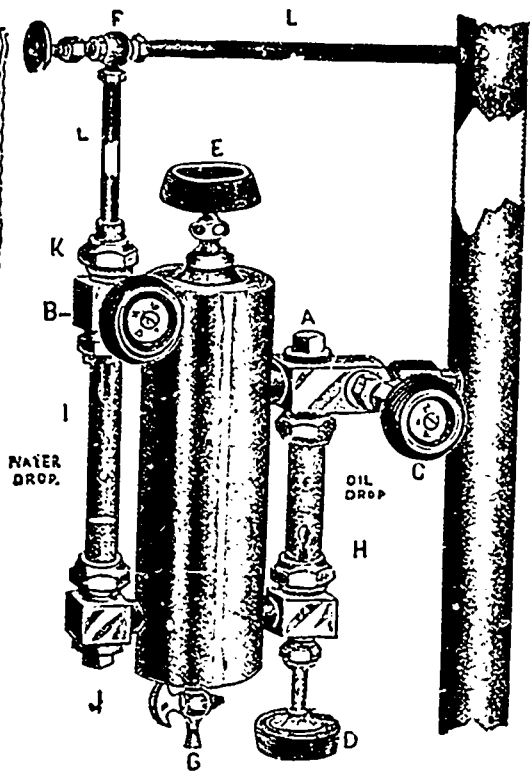

**THE IMPROVED AUTOMATIC INJECTOR,**

Pat. by T. J. CARROLL.

No.	Price.	GAL. PER HR. IN PRESS.	SIZE OF PIPE CONNECTION.	HORSE POWER.
10	\$1.50	120	1 1/2	5 to 10
15	1.75	300	2	10 to 15
20	2.00	500	3	15 to 20
25	2.25	700	4	20 to 25
30	2.50	900	5	25 to 30
35	2.75	1,200	6	30 to 35
40	3.00	1,500	8	35 to 40
45	3.25	2,000	10	40 to 45
50	3.50	2,500	12	45 to 50

**REDUCED PRICES OF Michigan, Eagle, and Queen Lubricators.**

SIZE	BRASS	NICKEL
1 Pint	\$1.50	\$5.00
1 Quart	3.00	10.00
1 Gallon	6.00	20.00
2 Gallons	11.00	35.00
3 Gallons	16.00	50.00

For STATIONERY, MARINE, PORTABLE and LOCOMOTIVE BOILERS  
Simple, Reliable, and Durable. Range 20 to 150. Will lift 20 feet.  
A written guarantee with each Injector for two years.