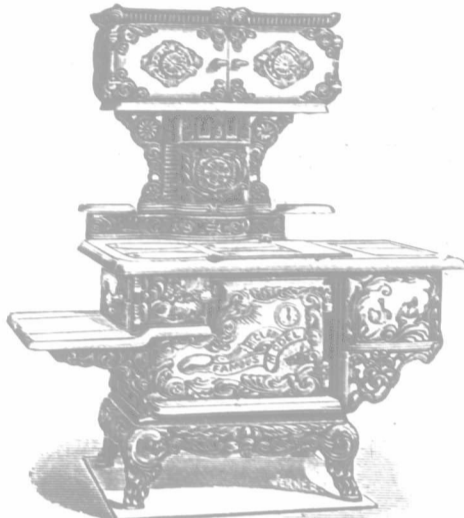

Highest Quality Always.

If you want Dry Goods of the latest and newest kinds, Groceries of the finest and freshest quality, and everything that you Eat, Drink, Wear or Use the best that can be obtained, then trade at the Hudson's Bay Stores.

Have you tried TETLEY'S TEA? It is one of the most fragrant and refreshing Packet Teas in the world. We are sole agents for Manitoba, the Northwest Territories and British Columbia.

Hudson's Bay Stores.

A "Famous Model" Range For Wood

CAN BE FITTED FOR COAL IF REQUIRED.

Brightens Life

Farmer's Home

- **THERMOMETER** in oven door shows EXACT COOKING HEAT for pies, cakes, bread, etc.
- **VENTILATED OVEN** allows of a constant circulation of PURE WARM AIR.
- **STEEL OVEN BOTTOM** (that cannot crack or warp) heats oven quickly.
- **CEMENTED BOTTOM** causes even baking of food.
- **ASBESTOS OVEN FRONT** prevents heat escaping.
- **EXTRA HEAVY FIRE EXPOSED PARTS, SECTIONAL FIRE-BOX LININGS AND STOVE TOP THAT CANNOT WARP.**

THE McCLARY MFG. CO.,

LONDON, TORONTO, MONTREAL, WINNIPEG, VANCOUVER.