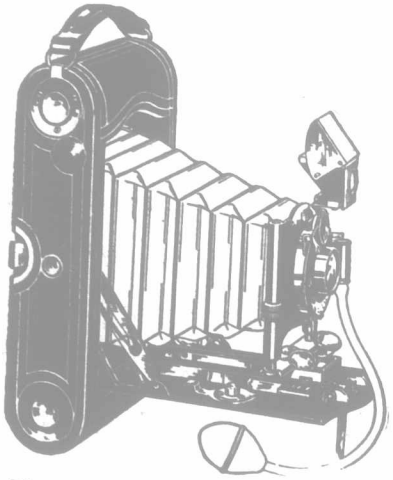

If it isn't an Eastman, it isn't a Kodak.

The quality of your picture depends as much on the simplicity of your camera as upon the quality of its lens and shutter and mechanism.

KODAKS

combine simplicity with quality. There are no annoying details in the operation of the Kodak. Kodaks bear the same relation to a plate camera that the automatic gun bears to your grandfather's muzzle loader. Kodaks are simple, efficient, reliable. They are designed by the most experienced camera makers in the world, are fitted with lenses of the highest type, each one individually tested both by the lens maker and by our own testers. Kodaks are made by men with whom honest workmanship has become a habit.

There's no dark-room in the Kodak system of picture making. The Kodak is complete, ready to use with daylight loading film cartridges—there's no extra investment in plate holders as in the case of a plate camera.

Kodak means photography with the bother left out—means good pictures, real value for your money.

Catalogue free at your dealers or by mail.
CANADIAN KODAK CO., LTD.
TORONTO CANADA.

"Good as Gold"

ARE THE

POLICIES

OF THE

LONDON LIFE

Insurance Company

Head Office:

LONDON, CANADA

20-Year Endowments issued for 16 premiums. You cannot afford to miss the opportunity offered by this excellent plan.

Profits to the extent of four annual premiums are absolutely guaranteed, and surplus profits paid in addition.

Ask for pamphlet, "16-20 vs. 20-20."

"Go North Young Man!"

WHY?

Because there are millions of acres of agricultural land in Northern Ontario in some cases free, and in others at 50 cents per acre, excelling in richness any other part of Canada, blessing and waiting to bless the strong, willing settler, especially the man of some capital.

For information as to terms, home-stead regulations, special railway rates, etc., write to

H. A. Macdonnell
Director of Colonization
TORONTO, ONTARIO

HON. JAS. S. DUFF,
Minister of Agriculture

INVENTIONS

Thoroughly protected in all countries. EGERTON, PATENT ATTORNEY, DEPT. B, TEMPLE BUILDING, TORONTO. Booklet on request and Drawing Sheet on request.

Saving the Farmer's Profit

THE MISSION OF