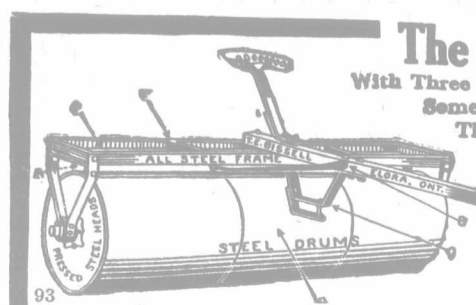

The Bissell Steel Roller

With Three Drums and Strong Rigid Steel Frame. Some improvements are: Heavy Steel Axle. Thick, Heavy Steel Plate, Drums Riveted. up to stand any strain, Roller Bearings Run like a bird. Full particulars free by mail, or ask your dealer. None genuine without the name "BISELL." Look out for it. This Roller will stand hard work and lots of it. Write Dept. W for free catalogue

T. E. Bissell Co., Limited, Elora, Ont.

We have doubled our factory capacity and are determined to supply our customers far and near. See ad. also on page 734.

HYLO SILO

Sweet Fresh Ensilage down to the last forkful!

Write for prices and catalogue. AGENTS WANTED.

Gilson Mfg. Co. Ltd. 49 York St. Guelph