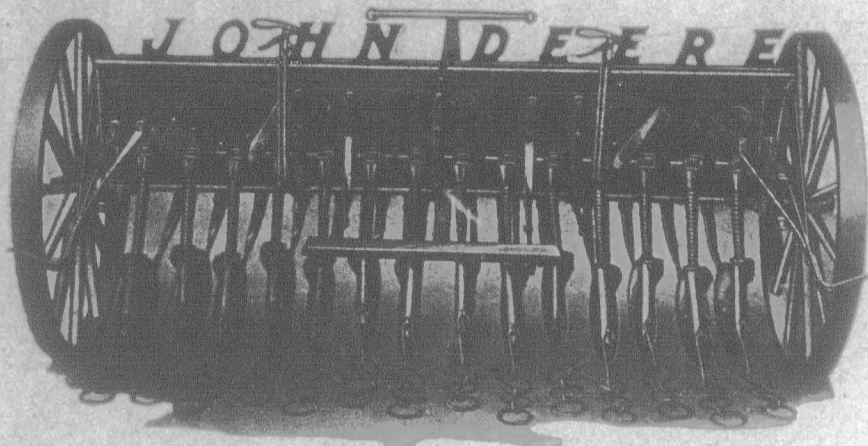

MORE AND
BETTER CROPS

FROM BETTER
SEED BEDS

14 x 6 Single Disc

John Deere Spring Tooth Lever Harrows
THE ORIGINALS OF THIS STYLE

Still unequalled in construction, for working qualities and for durability.

They are Perfect Pulverizers, uncloggable, have direct draft without side motion and the simplest, most positive adjustment of any harrow made.

Any number of sections may be combined, plain or reversible point teeth.

FOR HORSES OR FOR TRACTOR

John Deere Van Brunt Grain Drill

The first successful Single Disc Drill made. Guaranteed to work satisfactory in any ground capable of being seeded, and will not choke or become clogged. It has the Van Brunt Adjustable Gate force feed, the most perfect seeding mechanism ever devised. All Disc Bearings are guaranteed for the life of the drill, and will be replaced FREE of CHARGE if they wear out. Tilting Lever makes perfect seeding possible.

Uniform Seeding at Proper Depth