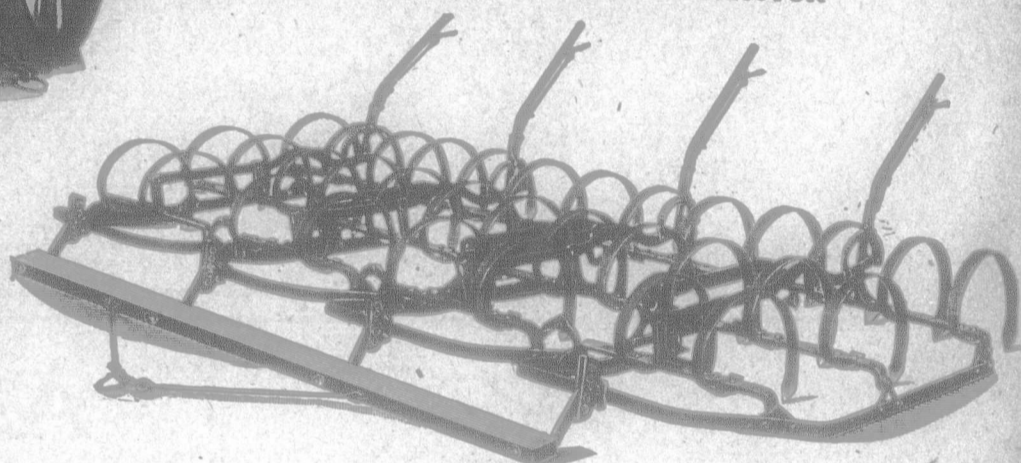

SEE YOUR NEAREST JOHN DEERE DEALER, OR WRITE DIRECT TO US FOR BEAUTIFULLY ILLUSTRATED FOLDERS ON THESE MACHINES

JOHN DEERE MANUFACTURING COMPANY, LIMITED
WELAND ONTARIO

GILSON
SILO FILLERS

THE GILSON SILO FILLER is the one blower which can be successfully operated with as little power as 4 h.p. There is a Gilson Silo Filler for every purpose—for the individual farmer, for the syndicate, and our large capacity machine for the custom jobber.

We guarantee every Gilson Silo Filler to cut and elevate more ensilage with the same power than any other blower cutter.

Will Silo Filling Time find you ready?

Write for catalogue to-day.

Gilson Mfg. Co. Ltd.
399 York St., Guelph
Ont.

London Concrete
Mixer No. 6

Equipped with "Novo" Dust Proof Gasoline Engine. Capacity 6 cu. ft. per batch or 60 cu. yds. per day. Mixes any kind of concrete or mortar. Especially suitable for any kind of work requiring a portable machine. Saves the price for itself the first thirty days it is in use. Send for catalogue No. 1-B.

London Concrete Machinery Co., Ltd., Dept. B., London, Ont.
World's Largest Manufacturers of Concrete Machinery.

Steel Rails

for Reinforcing Bridges and Barn Driveways.

Cut any length.

JNO. J. GARTSHORE

58 Front Street West Toronto

Canada's Opportunity On the Highway of Success—What has that to do with GATES? Everything!
PEERLESS LONG SPAN GATES

The gate pictured below is a comparison to the Peerless Perfection farm fence. It is strong, durable, with heavy tubular beams, which stiffens it like a steel bridge. Its springs are and third up its post four long by a master mechanic. Lateral and upright wires securely clasped at all intersections and stretched upon a strong rigid frame of tubular steel electrically welded into one solid piece.

THE DANWELL-HOXIE WIRE FENCE CO., Limited
Hamilton, Ont.
Windsor, Mich.