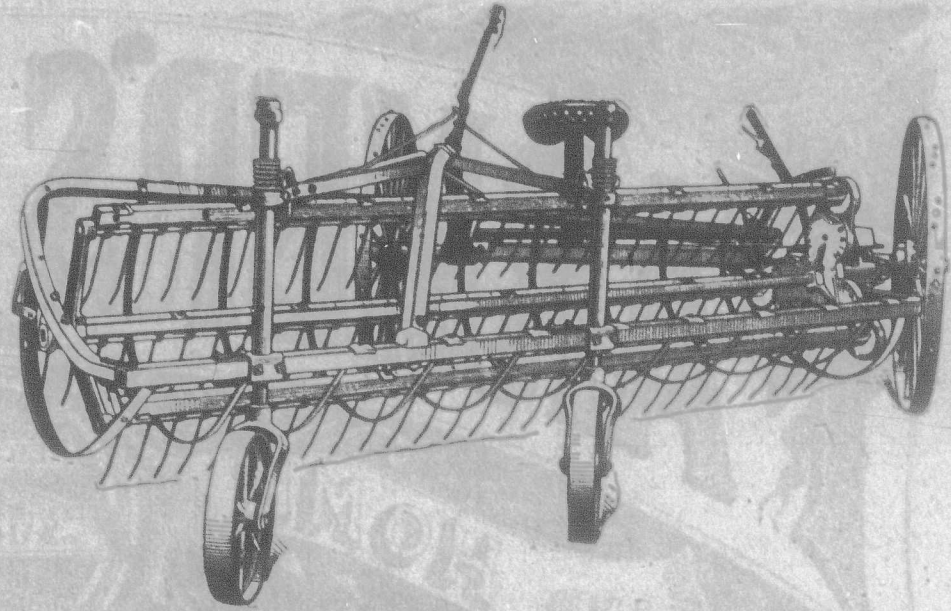

"THE ONE MAN LOADER"

"MAKES BETTER HAY—NATURE'S WAY"

BACK of John Deere Dain Hay Tools is thirty-seven years of study—of experience in building hay tools. Built in a special hay tool factory, designed by hay tool experts, John Deere Dain Hay Tools give unusual service and satisfaction.

See Your Nearest John Deere Dealer, or Write Direct to—

JOHN DEERE PLOW COMPANY OF WELLAND, LIMITED WELLAND, ONTARIO