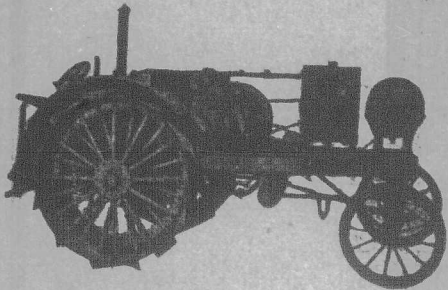

The Waterloo Boy

The Three-Plow Tractor for Ontario.
The Tractor that makes good.
The Tractor that has stood the test.
The Tractor that is guaranteed under all conditions.

Write for free catalogue, prices and any information wanted.

THE ROBERT BELL ENGINE & THRESHER CO., LIMITED

Selling agents for Ontario. Seaforth, Ont.

HYLO SILO

Sweet Fresh Ensilage down to the last forkful

THE HYLO SILO is perfectly air-tight. No frozen or spoiled ensilage around the walls. Convenient and perfect fitting doors, adjustable without hammer or wrench. Made of Guaranteed Long Leaf Yellow Pine. Built to last a life-time. Stands rigid when empty.

Write for prices and catalogue. AGENTS WANTED.

Gilson Mfg. Co. Ltd. 69 York St. Guelph