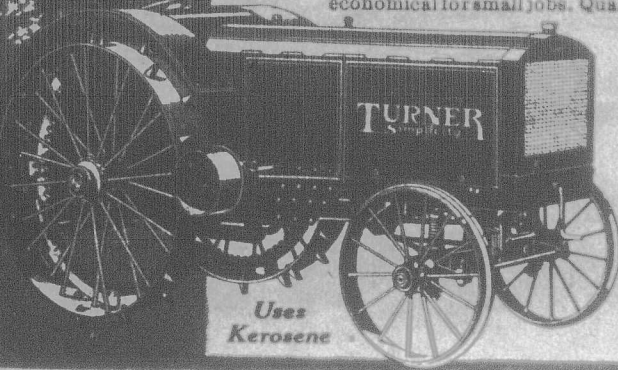

Uses Kerosene

Free Folder

Illustrates and describes our Tractor fully. Write:

Maxwells, Ltd. St. Mary's, Ont.

THE WONDERFUL GILSON

SIMPLY CAN'T BE CLOGGED. The simple, scientific, carefully worked-out construction of the light running Gilson Silo Filler makes it absolutely impossible to clog the throat of the blower. The Gilson is the lightest running blower cutter made. It has broken all records for high elevation and rapid work with light power. A 4 h.p. operates the small size splendidly. Made in three sizes to suit any power. The Gilson is rightly called the

KING OF SILO FILLERS

because of its remarkable elevating powers, absolute safety, durability, strength and simplicity—it stands supreme. It has convenient and quick knife adjustment; solid steel-bound cutting wheel; patented safety reverse—and is guaranteed to cut and elevate MORE ensilage with the SAME power than ANY other ensilage cutter IN THE WORLD. Write to-day for catalogue and proof. Manufactured and guaranteed by—

GILSON MANUFACTURING CO. LTD. 509 York St., GUELPH, Ont.

The price of bricks has gone up very little in three years. You can build an average-size, warm house on your farm of

MILTON BRICK

for the proceeds of half as many hogs as in 1914.

MILTON PRESSED BRICK CO., LIMITED

Head Office: MILTON, ONT. Toronto Office: 50 Adelaide St. West