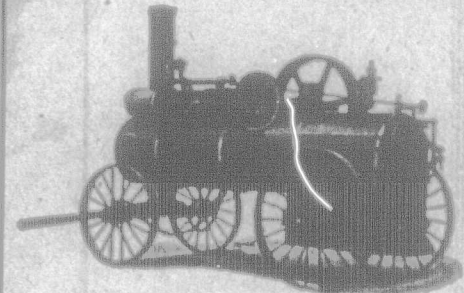

REBUILT PORTABLE AND TRACTION ENGINES

A number of good rebuilt engines from 14 H.P. up, suitable for Threshers' and Farmers' own use.