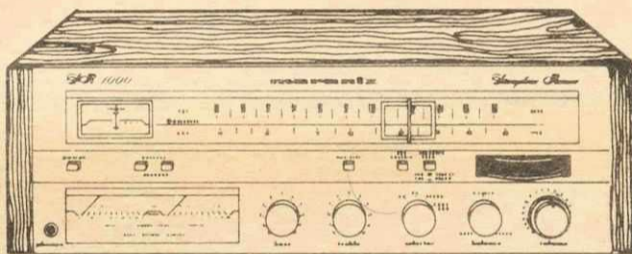

## NOVEMBER SALE

Fantastic Package Deals - Something for Everyone

The lowest price in town on a quality stereo package. It all starts with the C.E.C.8001 turntable; a belt drive, semi automatic unit that delivers more sound quality for the dollar than any other unit we know of. We include a quality Audio Technica Magnetic Cartridge, the AT110E. This combination makes sure you get all the music on the record and delivers it to the Yamaha A-450 amp. The amp has excellent control facilities including inputs for two tape decks, phono & tuner; variable loudness control; bass & treble controls & a great big 30 watts per channel R.M.S. of pure clean power to drive the new Yamaha NS60 speakers which put out clear crisp sound in a sensibly sized enclosure. The sound of this system is equal to more than the sum of its parts & at a price that defies the laws of economics. Come in & hear what quality and value sound like. **M.S.L. \$679.00**

**SPECIAL \$399.00**

This package is a fine example of just how far your stereo dollar can go. We begin with a **Consumer's Guide** best buy recommendation — the **Marantz SR 1000**. This AM/FM stereo receiver is best buy material all the way. Although its rated output is 20 watts R.M.S. per channel, tests show it puts out 30. Now that's getting your money's worth. Another winner of numerous best buy accolades are the E.P.I. 100 speakers, a two way acoustic suspension system that has been a standard of the industry ever since their introduction, a classic speaker capable of delivering powerful, smooth, well dispersed sound on any program material. We top this package off with the great C.E.C. 8001 turntable; an excellent match in terms of value & performance. We include an Audio Technica AT110E Magnetic Cartridge. With a manufacturer's sugg. list of \$909.00, you save big when you purchase this package at our special price of only