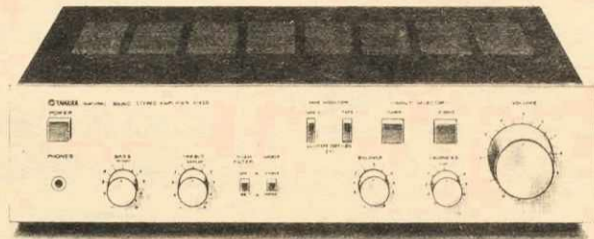

## NOVEMBER SALE

Fantastic Package Deals - Something for Everyone

The lowest price in town on a quality stereo package. It all starts with the C.E.C.8001 turntable; a belt drive, semi automatic unit that delivers more sound quality for the dollar than any other unit we know of. We include a quality Audio Technica Magnetic Cartridge, the AT110E. This combination makes sure you get all the music on the record and delivers it to the Yamaha A-450 amp. The amp has excellent control facilities including inputs for two tape decks, phono & tuner; variable loudness control; bass & treble controls & a great big 30 watts per channel R.M.S. of pure clean power to drive the new Yamaha NS60 speakers which put out clear crisp sound in a sensibly sized enclosure. The sound of this system is equal to more than the sum of its parts & at a price that defies the laws of economics. Come in & hear what quality and value sound like. **M.S.L. \$679.00**

### The Power & the Glory

This package blows 'em all away! The power comes from Yamaha's new R500 receiver with a super 40 watts per channel & a full array of up-to-date features including station locking, tape dubbing circuits, record out features, variable loudness & many others. The turntable is the superb Philips 729 featuring direct control, fully automatic operation, led pitch indicators & an excellent suspension system. The cartridge is the Audio Technica AT125LC with the Linear Contact stylus, superb tracking & ultra wide frequency response. Finally, the 3-way Cerwin Vega 103 speakers make it all happen. 50 watt power handling with 10" woofer, 3" midrange & bullet tweeter, combine to deliver all the sound & the glory. This system is a must to audition. **A Real Winner!**