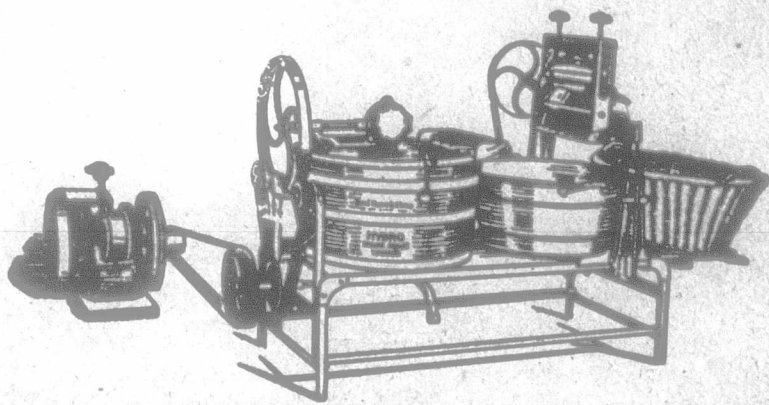

Let the Gas Engine help your wife to do her washing

HAS it occurred to you that your other business partner—your good wife—is still using the out-of-date, back-aching methods of years ago—wearing herself out with the drudgery of the old-fashioned washday? If you have a gas engine on your farm you need a

*Maxwell*

"HYDRO" BENCH WASHER

That little 1 1/2 H.P. gas engine that works your churn and cream separator and operates your Pump Jack, Root Pulper and other small implements, will do the clothes washing and wringing for your wife—and do it quickly and satisfactorily. This Maxwell "Hydro" Power Bench Washer works equally well by gas power or by electricity, and can be driven by a one-