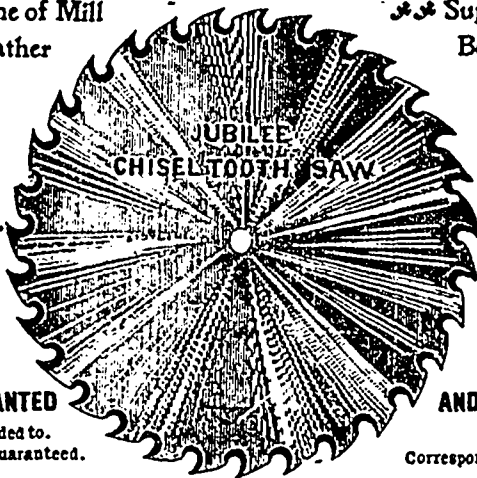

**THE JAMES ROBERTSON CO., Limited.**

Manufacturers of Saws of All Description

A Full Line of Mill  
Rubber and Leather  
Metal, &c., always

Supplies, including  
Belting, Babbit  
carried in stock.

Head Office:  
144 William St.  
MONTREAL

Factories at  
MONTREAL,  
TORONTO,  
and  
ST. JOHN, N.B.

ALL OUR SAWS  
FULLY WARRANTED  
Orders promptly attended to.  
Satisfaction Guaranteed.

CIRCULAR, GANG  
AND MILL SAWS A  
SPECIALTY  
Correspondence Solicited.