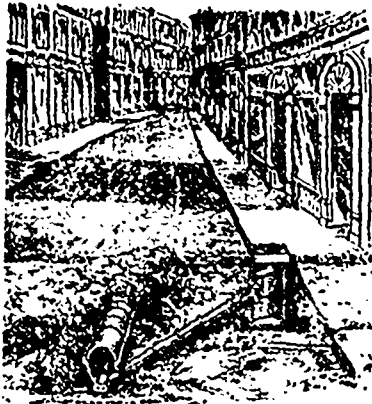

St. George's Patent Sectional VITRIFIED CLAY SEWER

CAST IRON STREET GULLEY.

Over 1000 Gulleys are now in use in the following towns: Montreal, Toronto, Ottawa, Quebec, St. Catharines, St. Henri, Peterboro, Owen Sound, Sarnia, Cole St. Antoine. A saving of \$20 on each gulley over the brick gulleys.