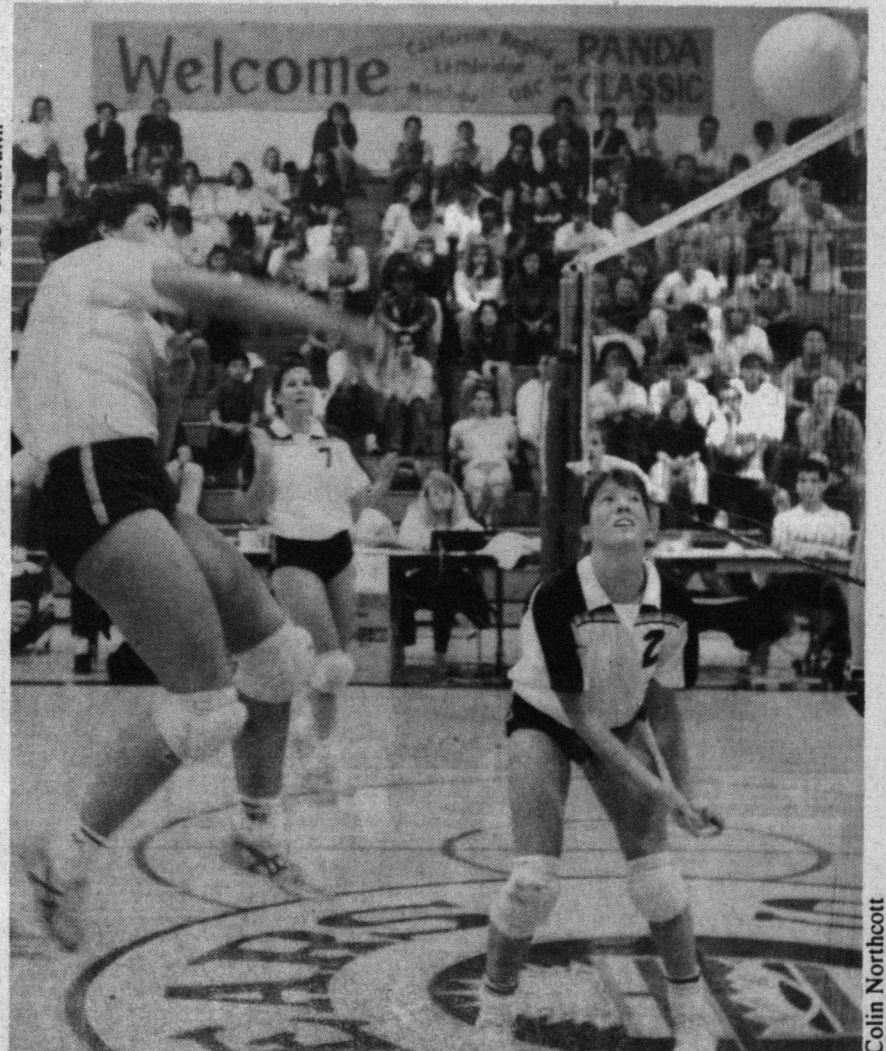

Rob Galbraith

7:55 pm — During the first intermission, Bear head coach Clare Drake peps up his team after a successful period against the Lethbridge Pronghorns. The Bears won the game 14-2.

Rob Galbraith

8:00 pm — Bear defencemen Gord Thibodeau and forward Stacey Wakabayashi go to the ice for the second period of play against Lethbridge.

9:20 pm — Panda power hitter Shelley Brewster spikes the ball against the California Ambassadors in the first annual Panda Classic.