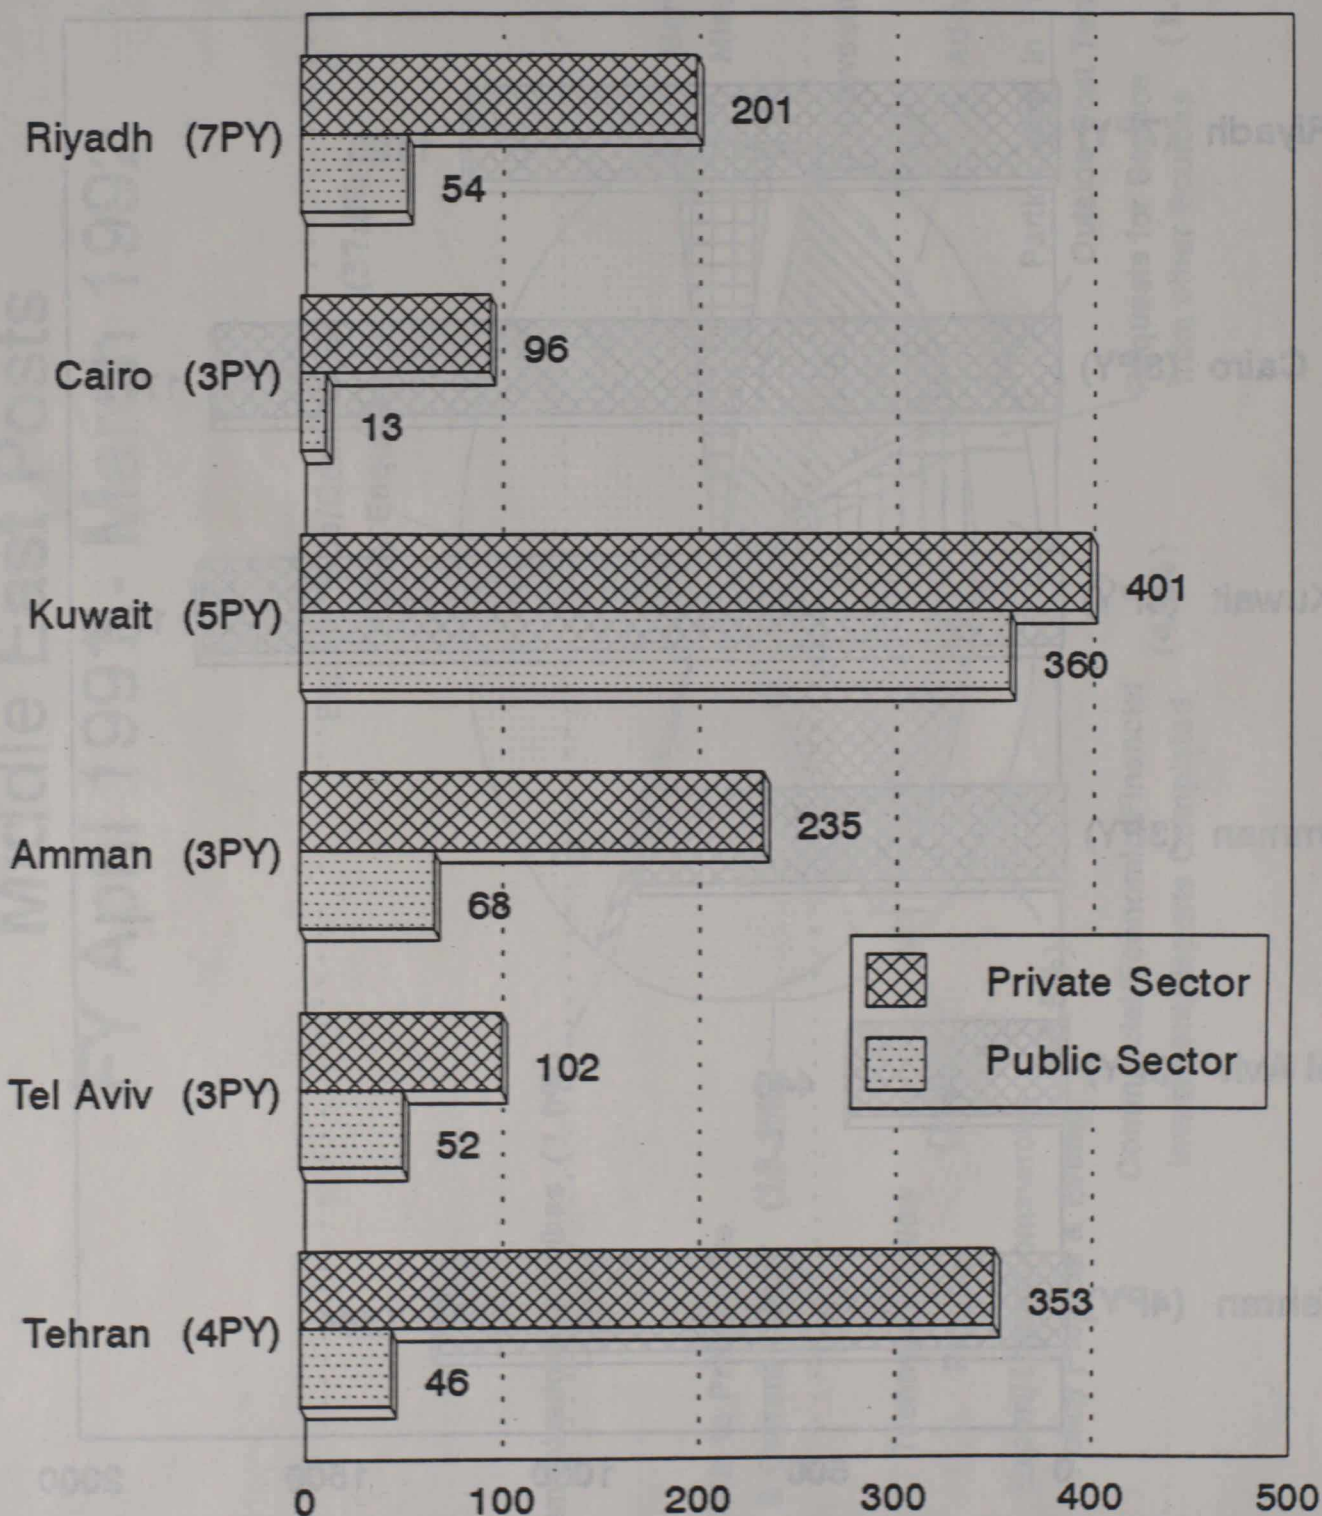

# Selected Workload Indicators

### Middle East Posts

(PY refers to Trade Program PYs)

FY April 1991 - March 1992