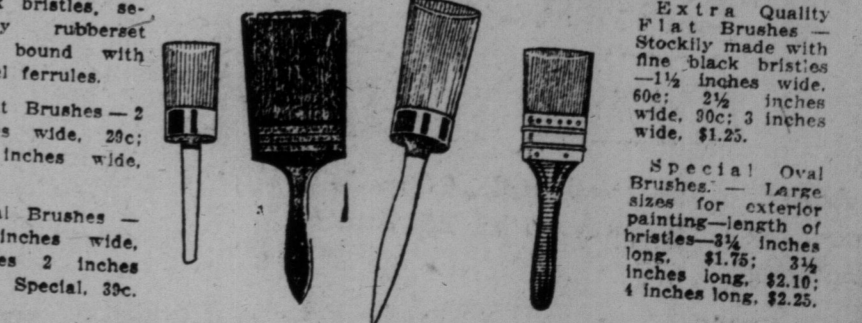

Rubberset Brushes for Painting, Enamelling, Varnishing.

Selected quality black bristles, securely rubberset and bound with nickel ferrules.

Flat Brushes—2 inches wide, 35c; 2 1/2 inches wide, 35c.

Oval Brushes—1 1/2 inches wide, bristles 2 inches long. Special, 35c.

Extra Quality Flat Brushes—Stockily made with fine black bristles—1 1/2 inches wide, 60c; 2 1/2 inches wide, 80c; 3 inches wide, $1.25.

Special Oval Brushes—Large sizes for exterior painting—length of bristles—3 1/2 inches long, $1.75; 3 1/4 inches long, $2.10; 4 inches long, $2.35.

Simpson's—Sixth Floor.

The SIMPSON Company Robert SIMPSON Limited