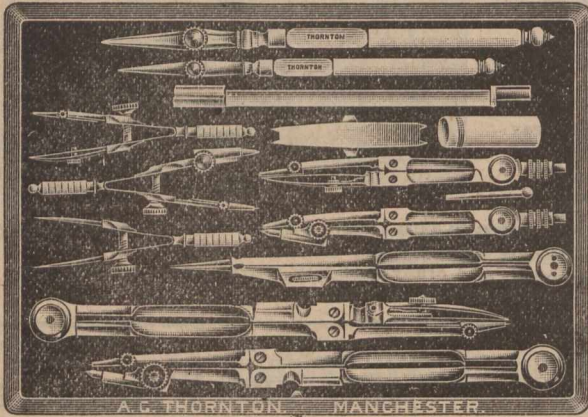

# DRAWING AND SURVEYING INSTRUMENTS, ETC.

English Make - The Latest, Best and Cheapest.

## The Ideal Cases.

**No. 5148.** This Set in Electrum. Best Quality, with Needle Points and Double Joints, in Morocco flat Pocket Case, complete.

The most practical and serviceable Case, as also the cheapest for the quality ever offered. Compasses 6 in., and other instruments in proportionate sizes.

**No. 5149.** Same Set in Square Polished Walnut Case, with lock and key. Complete and extra, 4 1/2 inch. Jointed Drawing Pen.

My special Cases of English Drawing Instruments range from 8/6 to £20. All made in my own factory, and the bulk are quite different to what are sold by any other maker or dealer in the Trade.