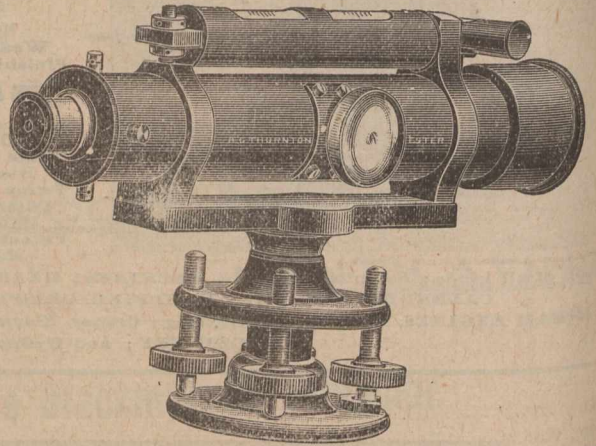

## No. 5132. The Standard Level.

English make, 12 in. Telescope. Improved Pattern with Polished Mahogany Case and Tripod. Complete £8 10s., as illustrated.

**No. 3637** The Desideratum Level, 12 in. Telescope, with Case and Tripod. Complete £4 17s. 6d.