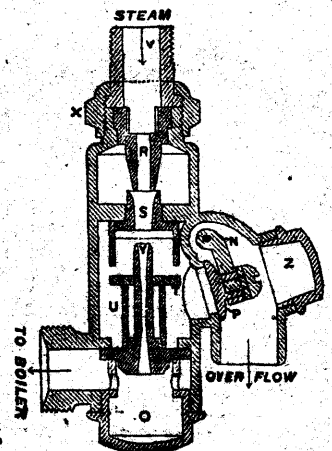

Cheaper than a Pump, takes up Less Room and
Feeds the Boiler with Water at
nearly Boiling Point.

SIMPLE, ECONOMICAL AND DURABLE.

And the Only Absolutely Automatic Injector in the Dominion.

PROMINENT FEATURES ARE: They start at about 25 lbs. steam pressure and work to 150 lbs. Lift water up to 20 feet, and work from a head as well. They require little watching, as, being automatic, they restart if feed to boiler is broken by air or sudden jarring. The parts are interchangeable and can be removed without uncoupling machine. Send for pamphlet to **PENBERTHY INJECTOR CO., Detroit, Mich.** Factory at Windsor, Ont. Handled largely also by Watrous Engine Works Co., Limited, Brantford; J. H. Taylor, Montreal; S. J. Shaw, Quebec; Park Bros., Chatham; McDonald & Co., Limited, Halifax, N.S.; A. R. Williams, Toronto.