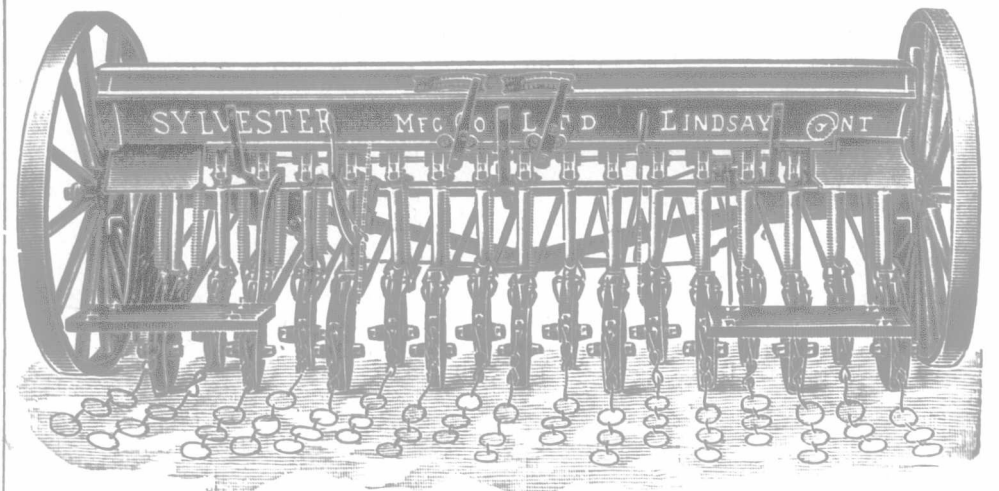

Kootenay Steel Range

The oven door of the Kootenay drops down and provides a shelf upon which to rest the pans drawn from the oven.

The door is strongly braced and will

easily support the weight of an extra heavy roast.

Free Booklet on request.

McCLARY'S

LONDON, TORONTO, MONTREAL, WINNIPEG, VANCOUVER, ST. JOHN, HAMILTON

THE SYLVESTER LINE

Sylvester Double Disc Drill

Stephenson's Patent — 8 of these (22 size) on the biggest farm in Canada

The Aluminum Foot Plate

Is the distinguishing mark of Canada's famous

Automobile Skate

Lightest Strongest Handsomest

If your dealer does not handle our **Automobile and Cycle Skates**, send for our illustrated catalogue.