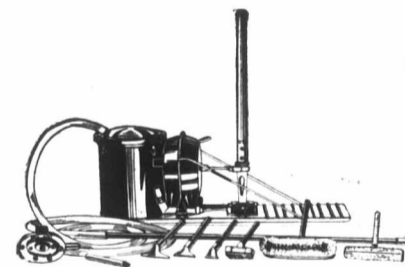

Housecleaning made a delightful undertaking with a
PERFECT VACUUM CLEANER
Rugs, carpets, furniture, bedding, etc., thoroughly and quickly cleaned without being disturbed.

A Cleaner that is light, strong, simple in construction, effective and easily cleaned, and has a blower attachment Made in Canada. Handpower $25.00; Water Motor $35.00. A. C. Electric $75.00.

McKuen's PERFECT Combined Washing Machine and Boiler.
A Perfect Washing Machine. The latest on the market "1910" one that will do the washing right on the stove while the clothes are boiling, no rubbing, no damage to the most delicate fabric, producing cleaner and much whiter clothes. A COMPLETE SURPRISE TO EVERYBODY.
Prices $10.00 and up. Purely Canadian. Patented both here and in the United States.
Write for pamphlets and further particulars.
Mail orders receive special attention.
The PERFECT Manfg. Co., - Guelph, Ont.

The following have accepted the invitation of the Archbishops of Canterbury and York to serve on the Council of the Archbishops' Western Canada Fund:—Bishop Montgomery (chairman), the Bishop of Oxford, the Rev. J. Ellison (Vicar of Windsor, chaplain to the Archbishop of Canterbury), the Rev. W. Parker (chaplain to the Archbishop of York), the Rev. R. T. Gardner (secretary to the Board of Missions), the Rev. H. B. Cartwright (Sub-Warden of St. August-

ine's College, formerly missionary in Newfoundland), the Rev. L. Dawson (Vicar of St. Jude's, Bradford, formerly Rector of Regina, Saskatchewan), the Rev. H. Hartley (Vicar of Castleton, Manchester), the Rev. H. Mosley (Rector of Poplar), the Rev. R. G. Parsons (University College, Oxford), Lord Goschen, Mr. Montague Barlow, Mr. W. C. Bridgeman, M.P., Mr. Lewis Egerton, Mr. Maurice Glyn, Miss Bishop, Mrs. Creighton, Mrs. Wakeman.

Guaranteed Benefits

The Great-West Life is distributing large bonuses to its Policyholders.

But some applicants are not interested in bonuses—they prefer a straight guaranteed Contract—so much to pay, so much to get.

Information on request.

THE Great-West Life Assurance Company
HEAD OFFICE, - WINNIPEG

Communion Table Linen

Bleached Damask—Irish Manufacture | Pure Linen—in two handsome ecclesiastical designs—all sizes. No. 26—Gothic trellis pattern showing alternately the Sacred Monogram (I.H.S.) Sprays of Wheat and Bunches of Grapes. No. 36—In centre an Ornamental Cross with border of Grapes and Grape Leaves. Cloths—Hem stitched ends.
27 inches wide, 3 yards long, $5.00
3 1/2 yards long, $6.00
36 inches wide, 3 yards long, $7.00
3 1/2 yards long, $8.00
Napkins, Hemmed, 27x27 in., $1.00
AN APPROPRIATE GIFT.
Careful and Prompt Attention to Mail Orders.

JOHN CATTO & SON
55-61 King Street East, TORONTO

CHURCH FURNITURE
Altars, Pulpits, Fonts, etc.
Send for Catalog of
Pews & Brass Goods
The Blank Lumber & Mfg. Co. Limited.
— Chatham. — Ont. —

WHITE STAR--DOMINION
CANADIAN SERVICE
Royal Mail Steamers