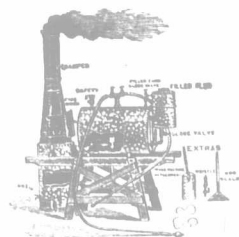

RIPPLEY'S COOKERS

Are now made in Canada, saving duty and freight for our customers. Made of boiler steel. No flues to rust or leak. Will cook 25 bushels roots or grain in two hours. Fine for heating stock water-tanks, dairy rooms, pig-pens. Can be used outside or attached to a chimney same as a stove. Used and en-

dorsed by the following Canadian breeders and many others: Brethour & Saunders, Burford; W. D. Flatt, Hamilton; D. C. Flatt & Son, Millgrove; H. J. Davis, Woodstock; Ontario Agricultural College, Guelph; also James Boden, Graham Bros., Newton & Gosh, J. A. McDonald, J. P. Connelly, Prices, $10 to $15. Took first premium at Toronto and London fairs. Catalogue and prices mailed free. Address:

RIPPLEY HARDWARE COMPANY,
BOX 215, LONDON, ONT.
U. S. Factory: Grafton, Ill. —OH—