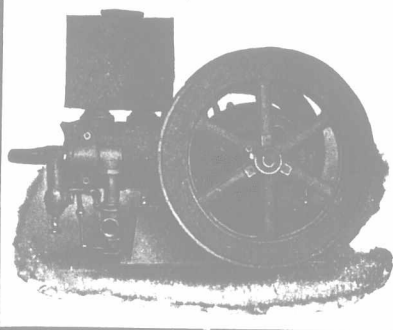

The wheel is built on a hub revolved on a long stationary steel spindle. As a result there is less friction.

It has a large number of small sails without rivets. The small sails develop the full power of the wind.

The 3 h.-p. Barrie Engine

shown in illustration is the only Hooper Cooled Engine in which there is a perfect circulation of water. The engine will not become overheated; nor is there any danger of the water freezing in winter. Practically runs itself. No expert attention required. All ready for use. Send for catalogue giving complete description. Also best agency proposition ever offered. Write to