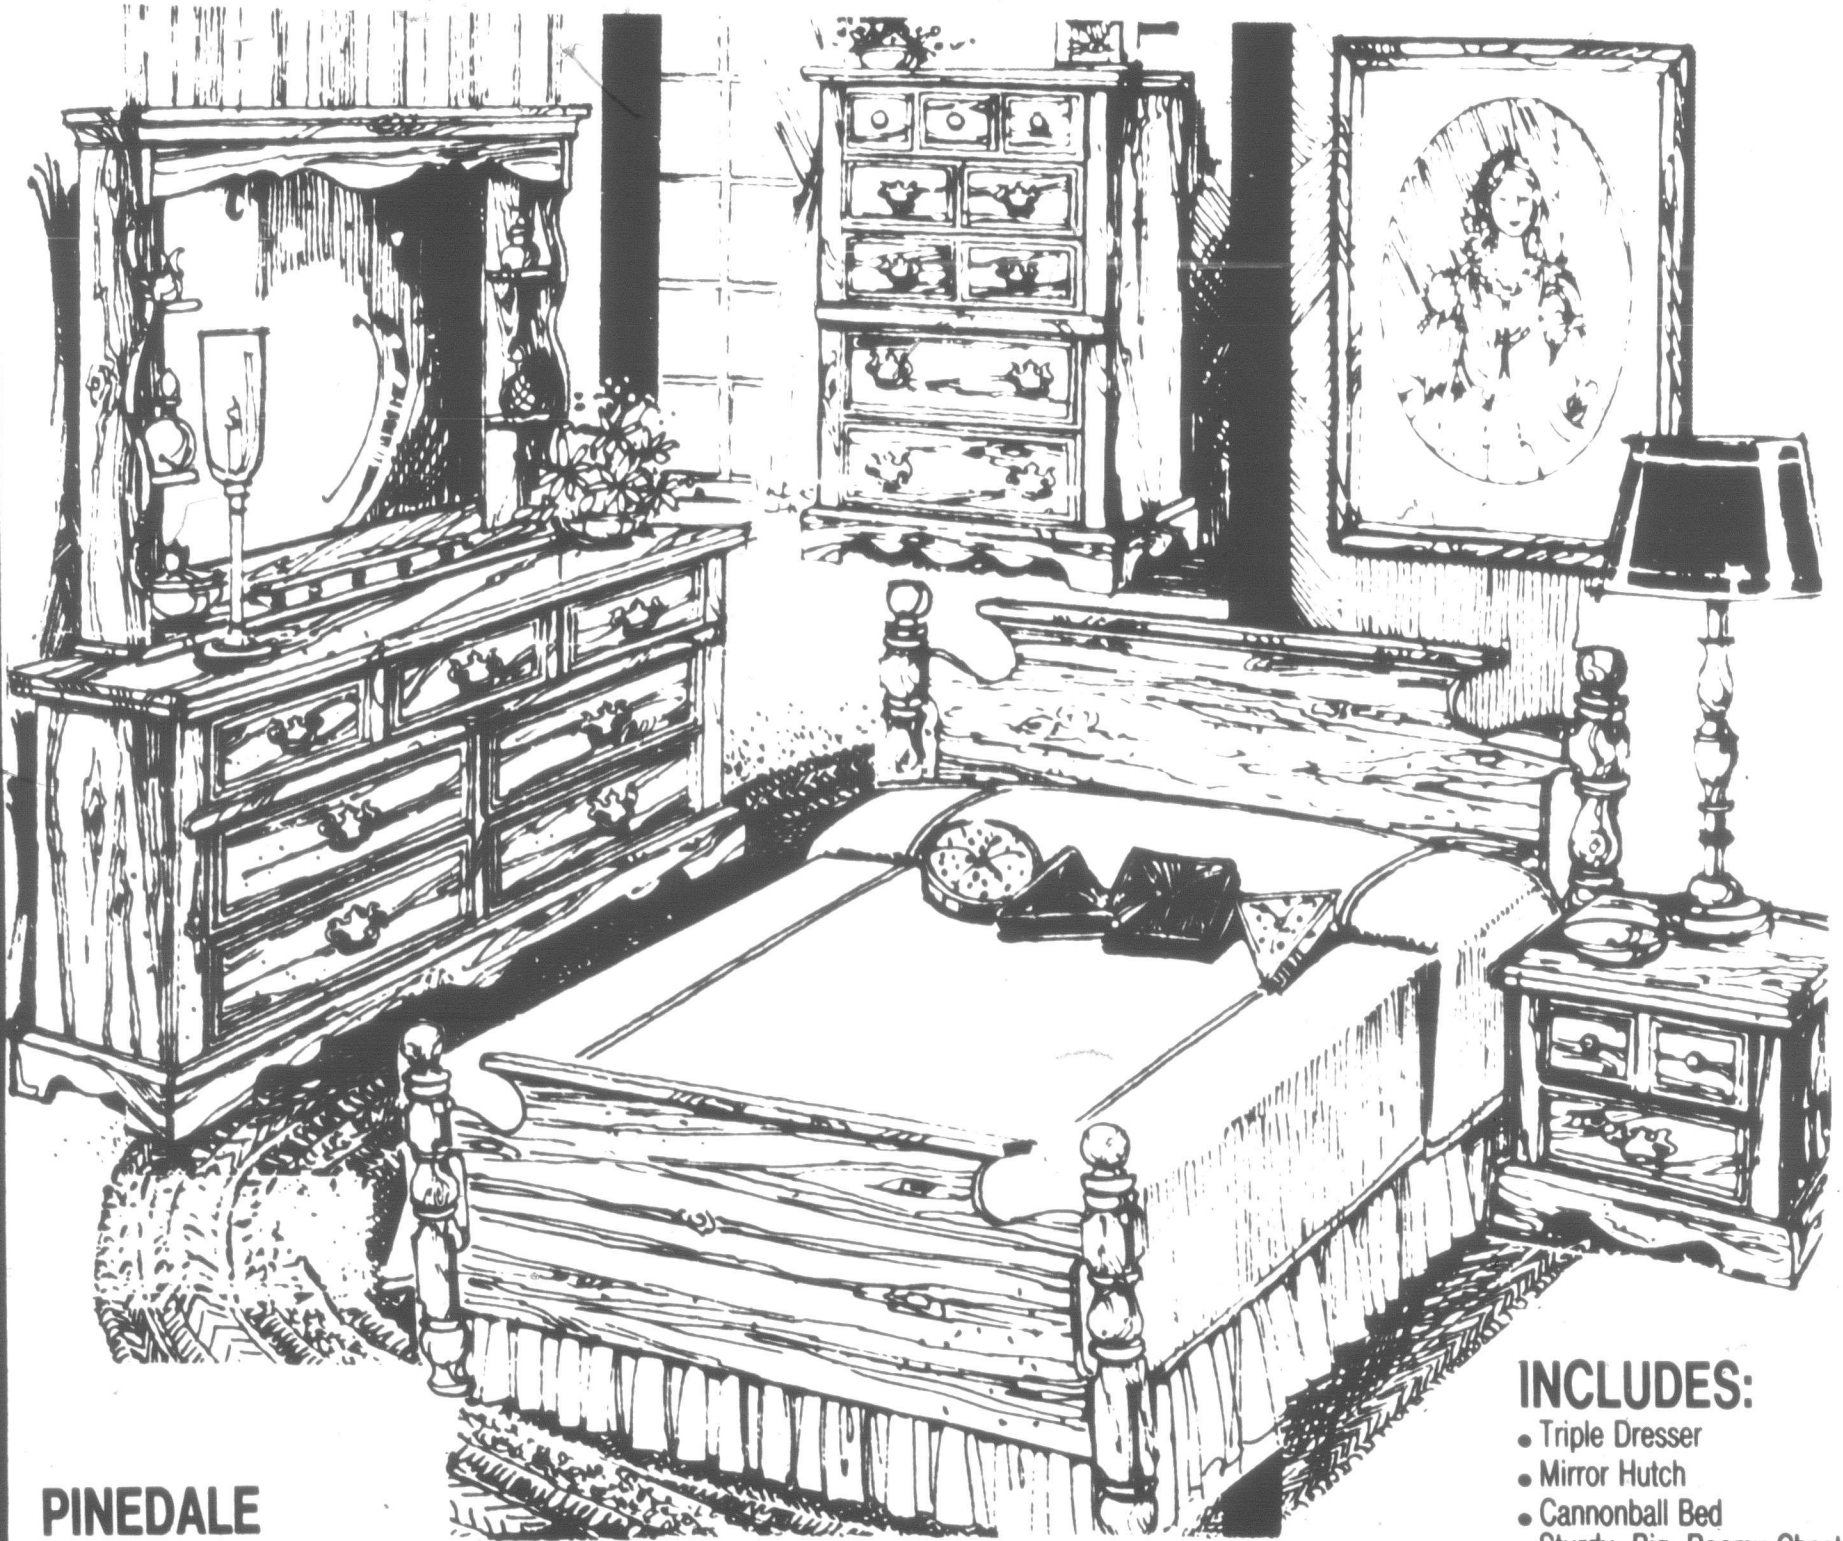

## SPECIAL PRICE FROM OUR WAREHOUSE

**PINEDALE  
Colonial Pine**

**INCLUDES:**

- Triple Dresser
  - Mirror Hutch
  - Cannonball Bed
  - Sturdy, Big, Roomy Chest
- (Nite tables available)

**CHARGEEX**

The fresh, uncluttered styling of this heavy, yet graceful bedroom reflects the rugged natural beauty of the early days of America. This Colonial pine pattern built to offer authenticity of design and detail usually offered only in much more expensive furniture. Endless storage space. This truly "Americana" furniture is made of pine engraved wood products with solid pine structure parts in a rich knotty pine finish.