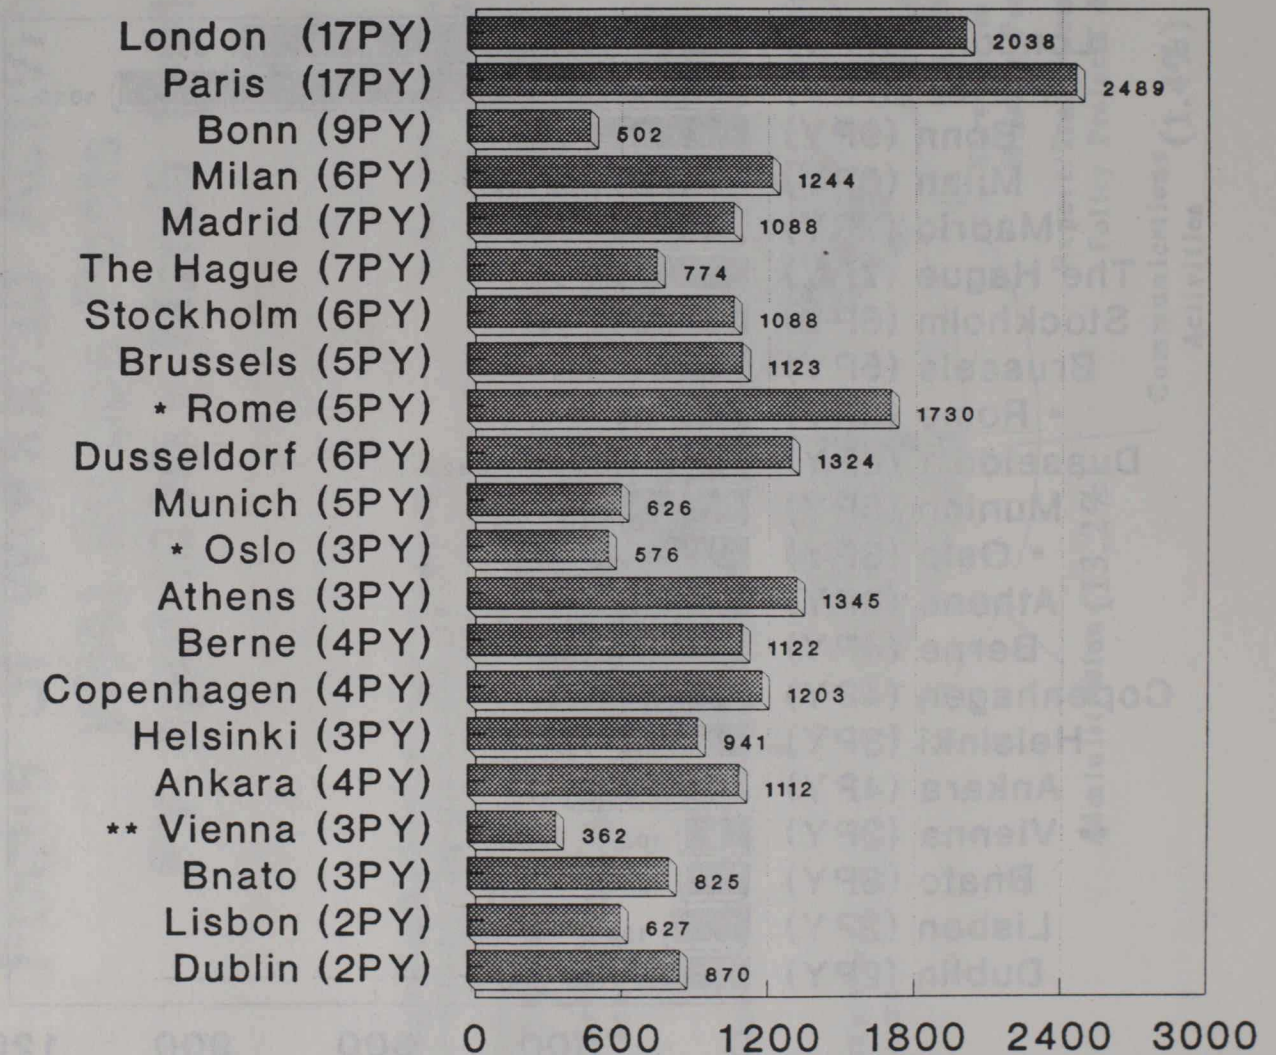

Selected Workload Indicators

West Europe Posts

FY April 1990 - March 1991

Canadian Trade Enquiries

(PY refers to Trade Program PYS)

* 3 of 4 reports rec'd

** 2 of 4 reports rec'd