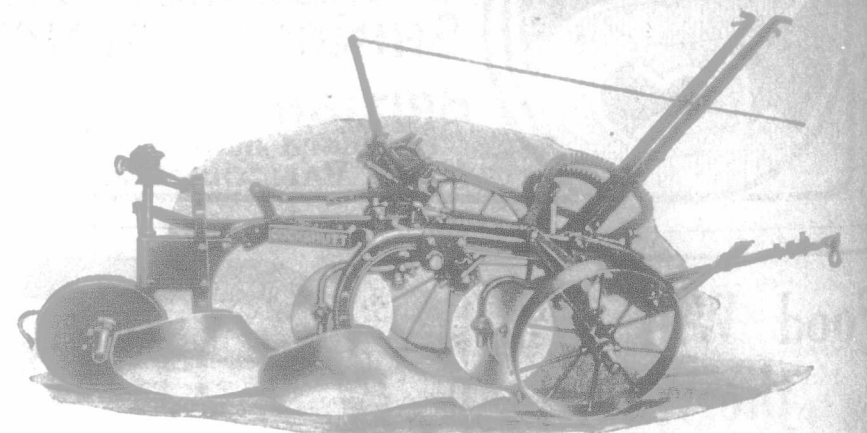

Cockshutt 2-Furrow Light Tractor Plow—can be quickly turned into a 3-Furrow Plow by the addition of a few parts

*This is a very important subject.
We have a Pamphlet—write for it.*

Nothing you buy is more important than your plow. Ask or write for our new Power Farming pamphlet to-day.

Cockshutt Plow Co., Ltd.

BRANTFORD

ONT.

Sold in Eastern Ontario,
Quebec and Maritime
Provinces by

The Frost & Wood Co., Ltd.

SMITH'S FALLS
MONTREAL ST. JOHN

Depend on the Cockshutt Tractor Plow