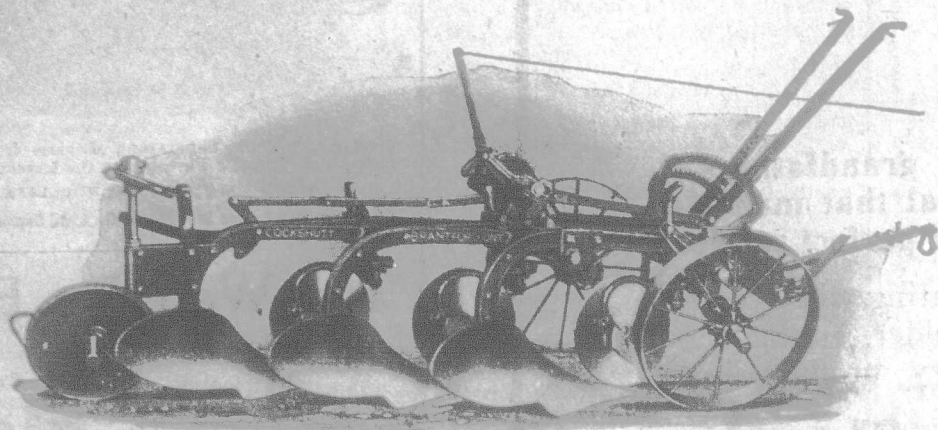

## Why the Cockshutt Tractor Plow is a Success

Because it's made by a firm who have specialized for a lifetime in the making of high-grade plows to suit Canadian farming conditions. Because we've embodied in it scientific design, and the highest quality materials and workmanship which our close acquaintance with field conditions all over Canada shows us is necessary for this plow to do its best work in these serious times.

### Cockshutt 3-Furrow Plow

Can be turned into a 2-furrow plow in a few minutes when conditions demand it. Cord within easy reach of Tractor operator's hand works automatic power lift, raising bottoms high and level when you want them out of the ground, and lowering them again when you wish. Easily operated levers are also conveniently placed for varying depth of cut. The hitch is instantly adjustable to suit any make of tractor.

Cockshutt 2-Furrow Light Tractor Plow—can be quickly turned into a 3-Furrow Plow by the addition of a few parts

*This is a very important subject.  
We have a Pamphlet—write for it.*

Nothing you buy is more important than your plow. Ask or write for our new Power Farming pamphlet to-day.