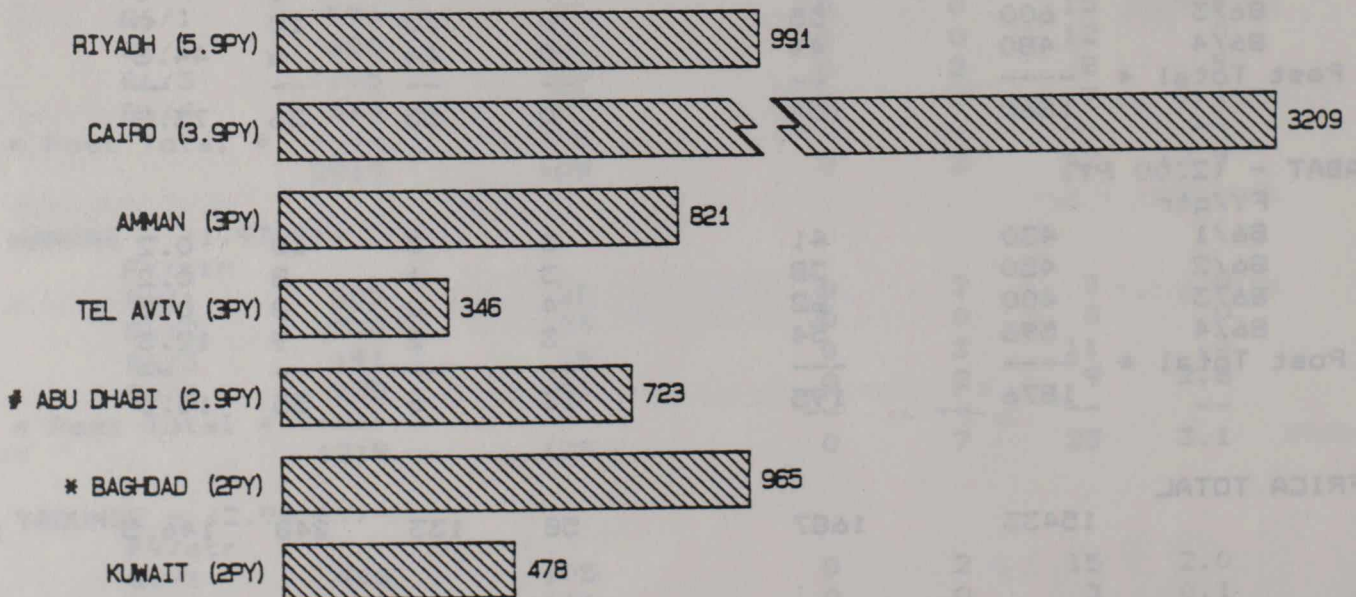

CANADIAN TRADE ENQUIRIES

post closed 1/87

* 3 of 4 reports received