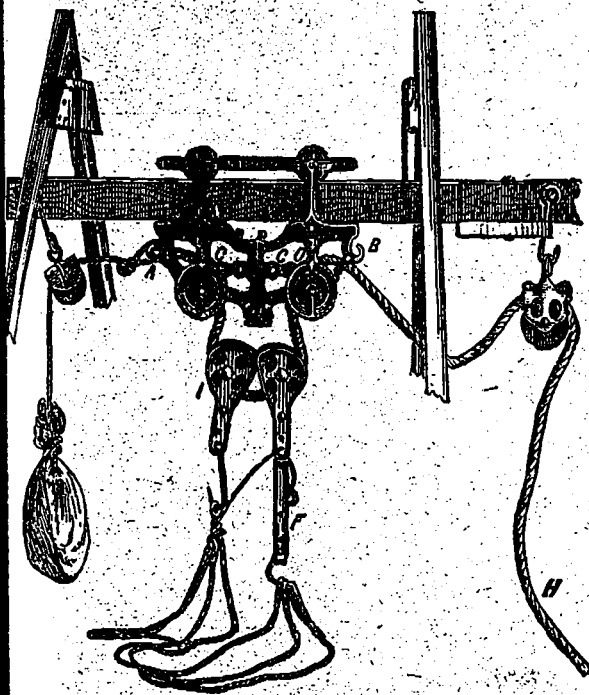

ADDRESS—

18 KING ST. EAST, TORONTO.

PURCHASE AGENTS WANTED.

Chambard Hay and Grain Elevator.

Hay and Grain of every description and in whatever condition, loose or bound, the largest loads taken off at two or three drafts, as the operator chooses. Everything lifted clean—no litterings. They are as far ahead of a Hay Fork as a Binder is of a Reaper.

Descriptive Catalogue sent on application.

Correspondence solicited.

ANY FORK CAN BE ATTACHED TO THIS ELEVATOR AND THE ONLY ELEVATOR APPLYING TREBLE POWER AS THIRD LIGHTER DRAFT ON HORSES

Manufactured only by **COCHRANE BROS., ST. THOMAS, ONT.**