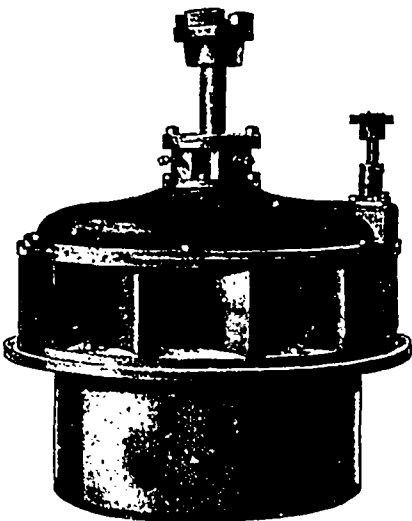

**STANDARD . . . WATER WHEEL**

MADE in sizes from 6 inches to 84 inches diameter. Wheel one solid casting. 84 per cent. of power guaranteed. In five pieces. Includes wheel of case, either register or cylinder gate. Water put on full gate or shut completely off with half turn of hand wheel, and as easily governed as any engine . . . . .