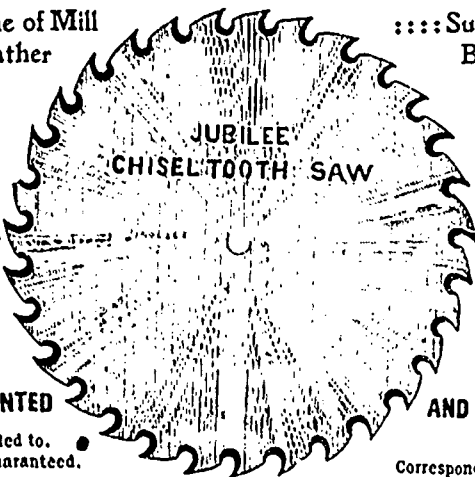

THE JAMES ROBERTSON CO. LTD. Manufacturers of.....

::::: A full line of Mill Rubber and Leather Metal, &c., always

Saws of all Description

::::: Supplies, including Belting, Babbit carried in stock.

Head Office: 144 William St. MONTREAL

Factories at Montreal, Toronto and St. John, N.B.

ALL OUR SAWS FULLY WARRANTED

Orders promptly attended to. Satisfaction guaranteed.

CIRCULAR, GANG AND MILL SAWS A SPECIALTY

Correspondence Solicited.

REDDAWAY'S PATENT.

CAMEL BRAND BELTING

BREAKING STRAIN 6IN CAMEL HAIR BELT—14,181 lbs
" " 6IN DOUBLE OAK LEATHER—7,522 "

W.A. FLEMING.
SOLE AGENT FOR CANADA

57, ST FRAS. XAVIER ST. (24 FRONT ST. E. VICTORIA CHAMBERS)
MONTREAL. (TORONTO.) OTTAWA.

Send for Prices

OF OUR

MANASHE

HICKORY

WOOD-SPLIT

PULLEYS

MICHIGAN

Are you thinking of moving to better your condition?

If so, come to Michigan, where you can get comfortable living, good markets, good neighborhood, reasonable transportation for your products. A PROSPEROUS STATE!

The Flint & Pere Marquette R. R. Co.

have good lands for sale prices ranging from SEVEN TO FIFTEEN DOLLARS per acre, according to location and timber; easy terms.

You make no mistake locating in this territory.

ADDRESS:

A. Patriarche, Traffic Manager
Saginaw, Mich.