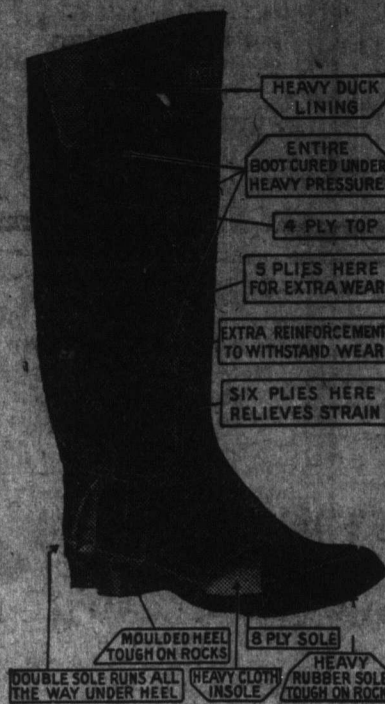

Excel Long Rubbers

The Fisherman's Friend

For Men & Boys are made on a particular shape of last, which gives the foot more room and prevents slipping at the heel and instep.

A heavy cloth insole made under a new process which absorbs all moisture, is nicely fitted in to add extra comfort for the wearer.

ASK YOUR DEALER FOR "EXCEL" BOOTS. Sold by all reliable dealers from coast to coast.

Parker & Monroe, Ltd.
SHOE STORES.

Jan 24, 1914, tu

SHIRT BARGAINS

Think of all the shirt goodness you've ever known—all the comfort and wear you've ever longed for—all the variations in quality and design you could wish for—you will find at our Stores.

Our Shirts are priced specially low for the Holiday Season—we want a big Shirt Sale.

SPURRELL The Tailor

210 Duckworth St. and at 365 Water St. Grand Falls.

dec 20, 13, s, m, t, f

FOR THE 14th VALENTINES

We have just a few of our large stock left for you to select from

Prices from 1 to 40c. each

We can also supply to the trade comic Valentines AT LOWEST PRICES

S. E. GARLAND

Leading Bookseller & Stationer, 177-9 Water Street, m.w.t.f

Bowring Brothers, Limited, FIRE INSURANCE DEPT.

Start the New Year right by giving us a share of your fire insurance. Our Policies represent Gold Bonds in event of Loss. Are you SAFELY insured? If not, insure with one of the best Insurance Companies in the World.

Jan 11, 14, m, o, d

Our Winter Stock!

7000 TONS Best Screened North Sydney Coal and 3000 TONS Best Welsh and American Anthracite Coal HAS ARRIVED

M. MOREY & CO., Ltd.

Jan 13, 1914, t, f

9 Accidents Since Monday.

Are YOU prepared

for an injury that may possibly tie you up for months or years? How do you know that the same ill luck may not be yours? We have paid 25 claims to people who never expected to be claimants, and no one knows just who will be next.

OUR ASSETS ARE $7,000,000.

U.S. FIDELITY & GUARANTY CO'Y.
J. J. LACEY, Nfld. GENERAL AGENT.

Just Arrived Another Cargo of WELSH ANTHRACITE COAL All Sizes.

A. H. MURRAY & CO., Limited,
Coal Office Phone 1867. Beck's Cove.

BLACK AND GALV. PIPE!

Get Our Prices Before Placing Your Order.

Scottish Tube Co., Ltd., Glasgow.

WM. HEAP & Co., Ltd.
AGENTS.