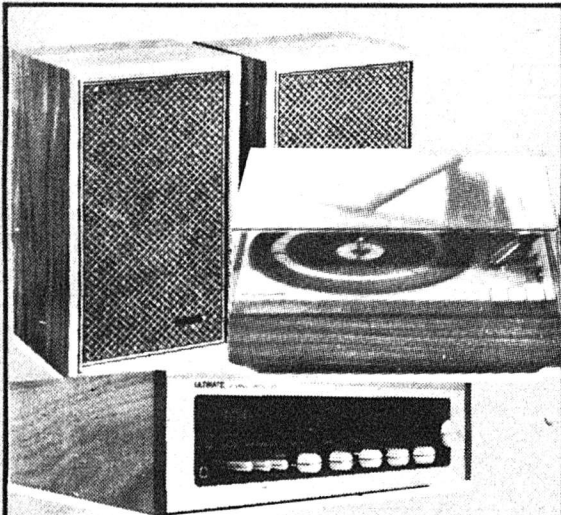

And you can finance it too. Up to 36 months to pay. No payments til January. Free delivery anywhere in Greater Edmonton. And you can use your charge, or we'll lay it away for you.

Ultimate's new PRO-2500 am/fm stereo receiver has all the features you want, like headphone jack, great FM and AM reception, a walnut case, and all the regular controls for complete flexibility and good sound. The BSR 5500 X will play up to ten records automatically, and it comes with a custom base, tinted dust cover, and a matching cartridge. The speakers are the amazing Electra V-30's. Amazing because of the sound that comes from such a compact speaker. The eight-inch, full range speaker is the reason. Trade up to this outstanding Music System!

TOTAL PREVIOUSLY MARKED PRICES \$ 304.80

SALE PRICE (Without Trade) \$289

LESS \$100 TRADE-IN

NOW ONLY \$189
(WITH TRADE)

ALL NEW

AKAI®

Akai's brand new 910 am/fm stereo receiver is destined to be our most popular AKAI unit. It matches a great solid state amplifier with a sensitive and accurate FM tuner. Loaded with controls and the famous AKAI quality. The player is the Electra BD2000 which is belt-driven for smooth rumble free sound. And the balanced arm is one of the most advanced on the market. Complete with walnut base, tinted hinging dust cover, and a Pro-Linear 900XK magnetic light tracking cartridge. The speakers are the very popular Pro-Linear Stage 4's which have a ten-inch acoustic suspension woofer and new type 3" cone tweeter for very accurate sound. Hear this fantastic music system!