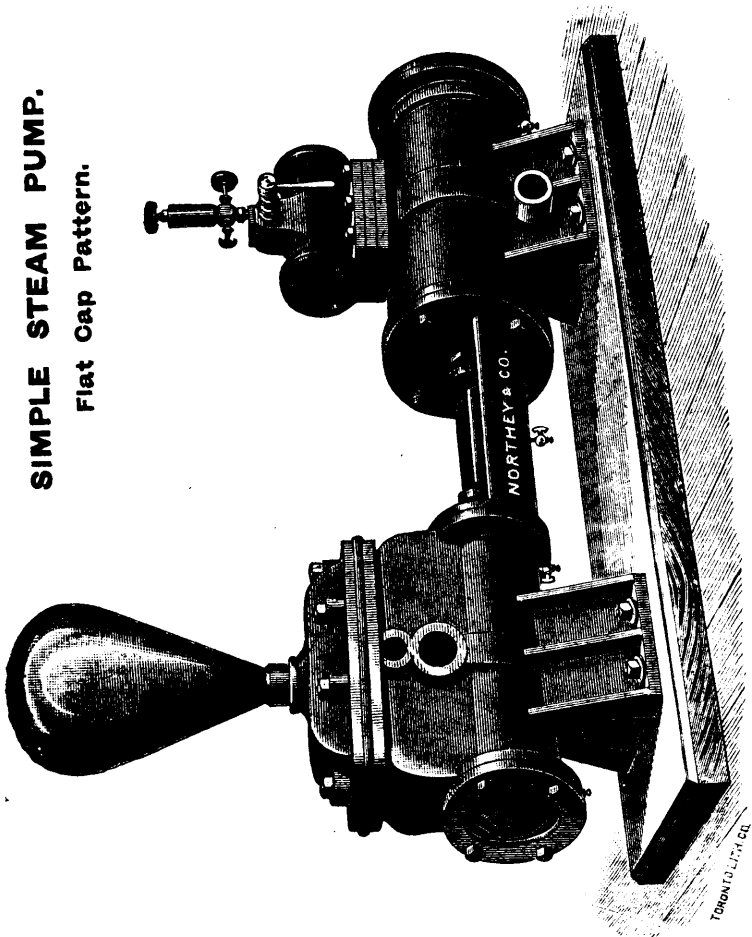

NORTHEY & CO'S STEAM PUMP WORKS, Toronto, Ontario.

SIMPLE STEAM PUMP.
Flat Cap Pattern.

DUPLEX STEAM PUMP.

SPECIAL STEAM PUMP.

Steam Pumps of the best and latest designs for mining purposes, Boiler Feeding, Fire Protection,
and General Water Supply, Etc.