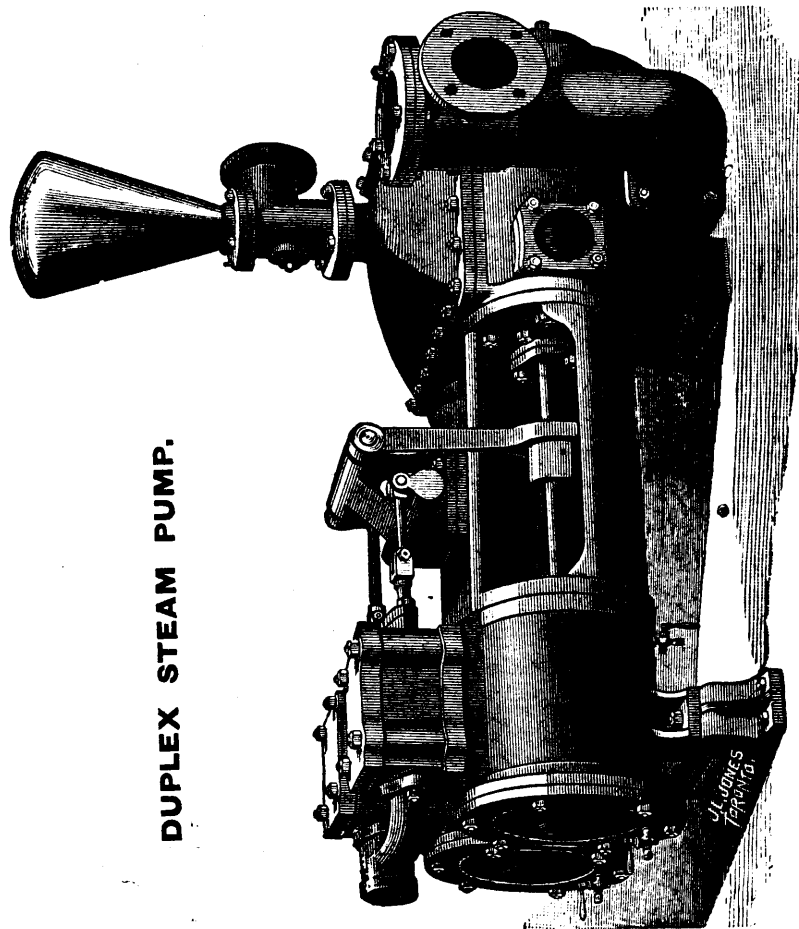

NORTHEY & CO'S STEAM PUMP WORKS, Toronto, Ontario.

SIMPLE STEAM PUMP.
Flat Cap Pattern.

DUPLEX STEAM PUMP.

SPECIAL STEAM PUMP.

Steam Pumps of the best and latest designs for mining purposes, Boiler Feeding, Fire Protection,
and General Water Supply, Etc.