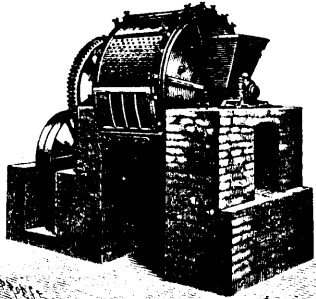

FRIED. KRUPP GRUSONWERK,

MAGDEBURG-BUCKAU, GERMANY.

Engineering Works, Iron and Steel Foundry

MINING AND MILL MACHINERY.

Gruson Rock and Ore Crushers of specially strong construction, Roller Mills, Stamp Batteries, Chrome Steel Shoes and Dies, Ball Mills with a continuous feed and discharge, improved system for reducing ores to any degree of fineness—more than 1,000 at work. Amalgamating Apparatus, Hydraulic Classifiers, Jig Machines, Harz and Bilharz Patterns, Round Buddles, Improved Rotary Tables, Improved Percussion Tables, Salsburg Tables, Sweeping Tables, Amalgam Cleaners, Amalgam-Distilling and Gold Smelting Furnaces, etc.