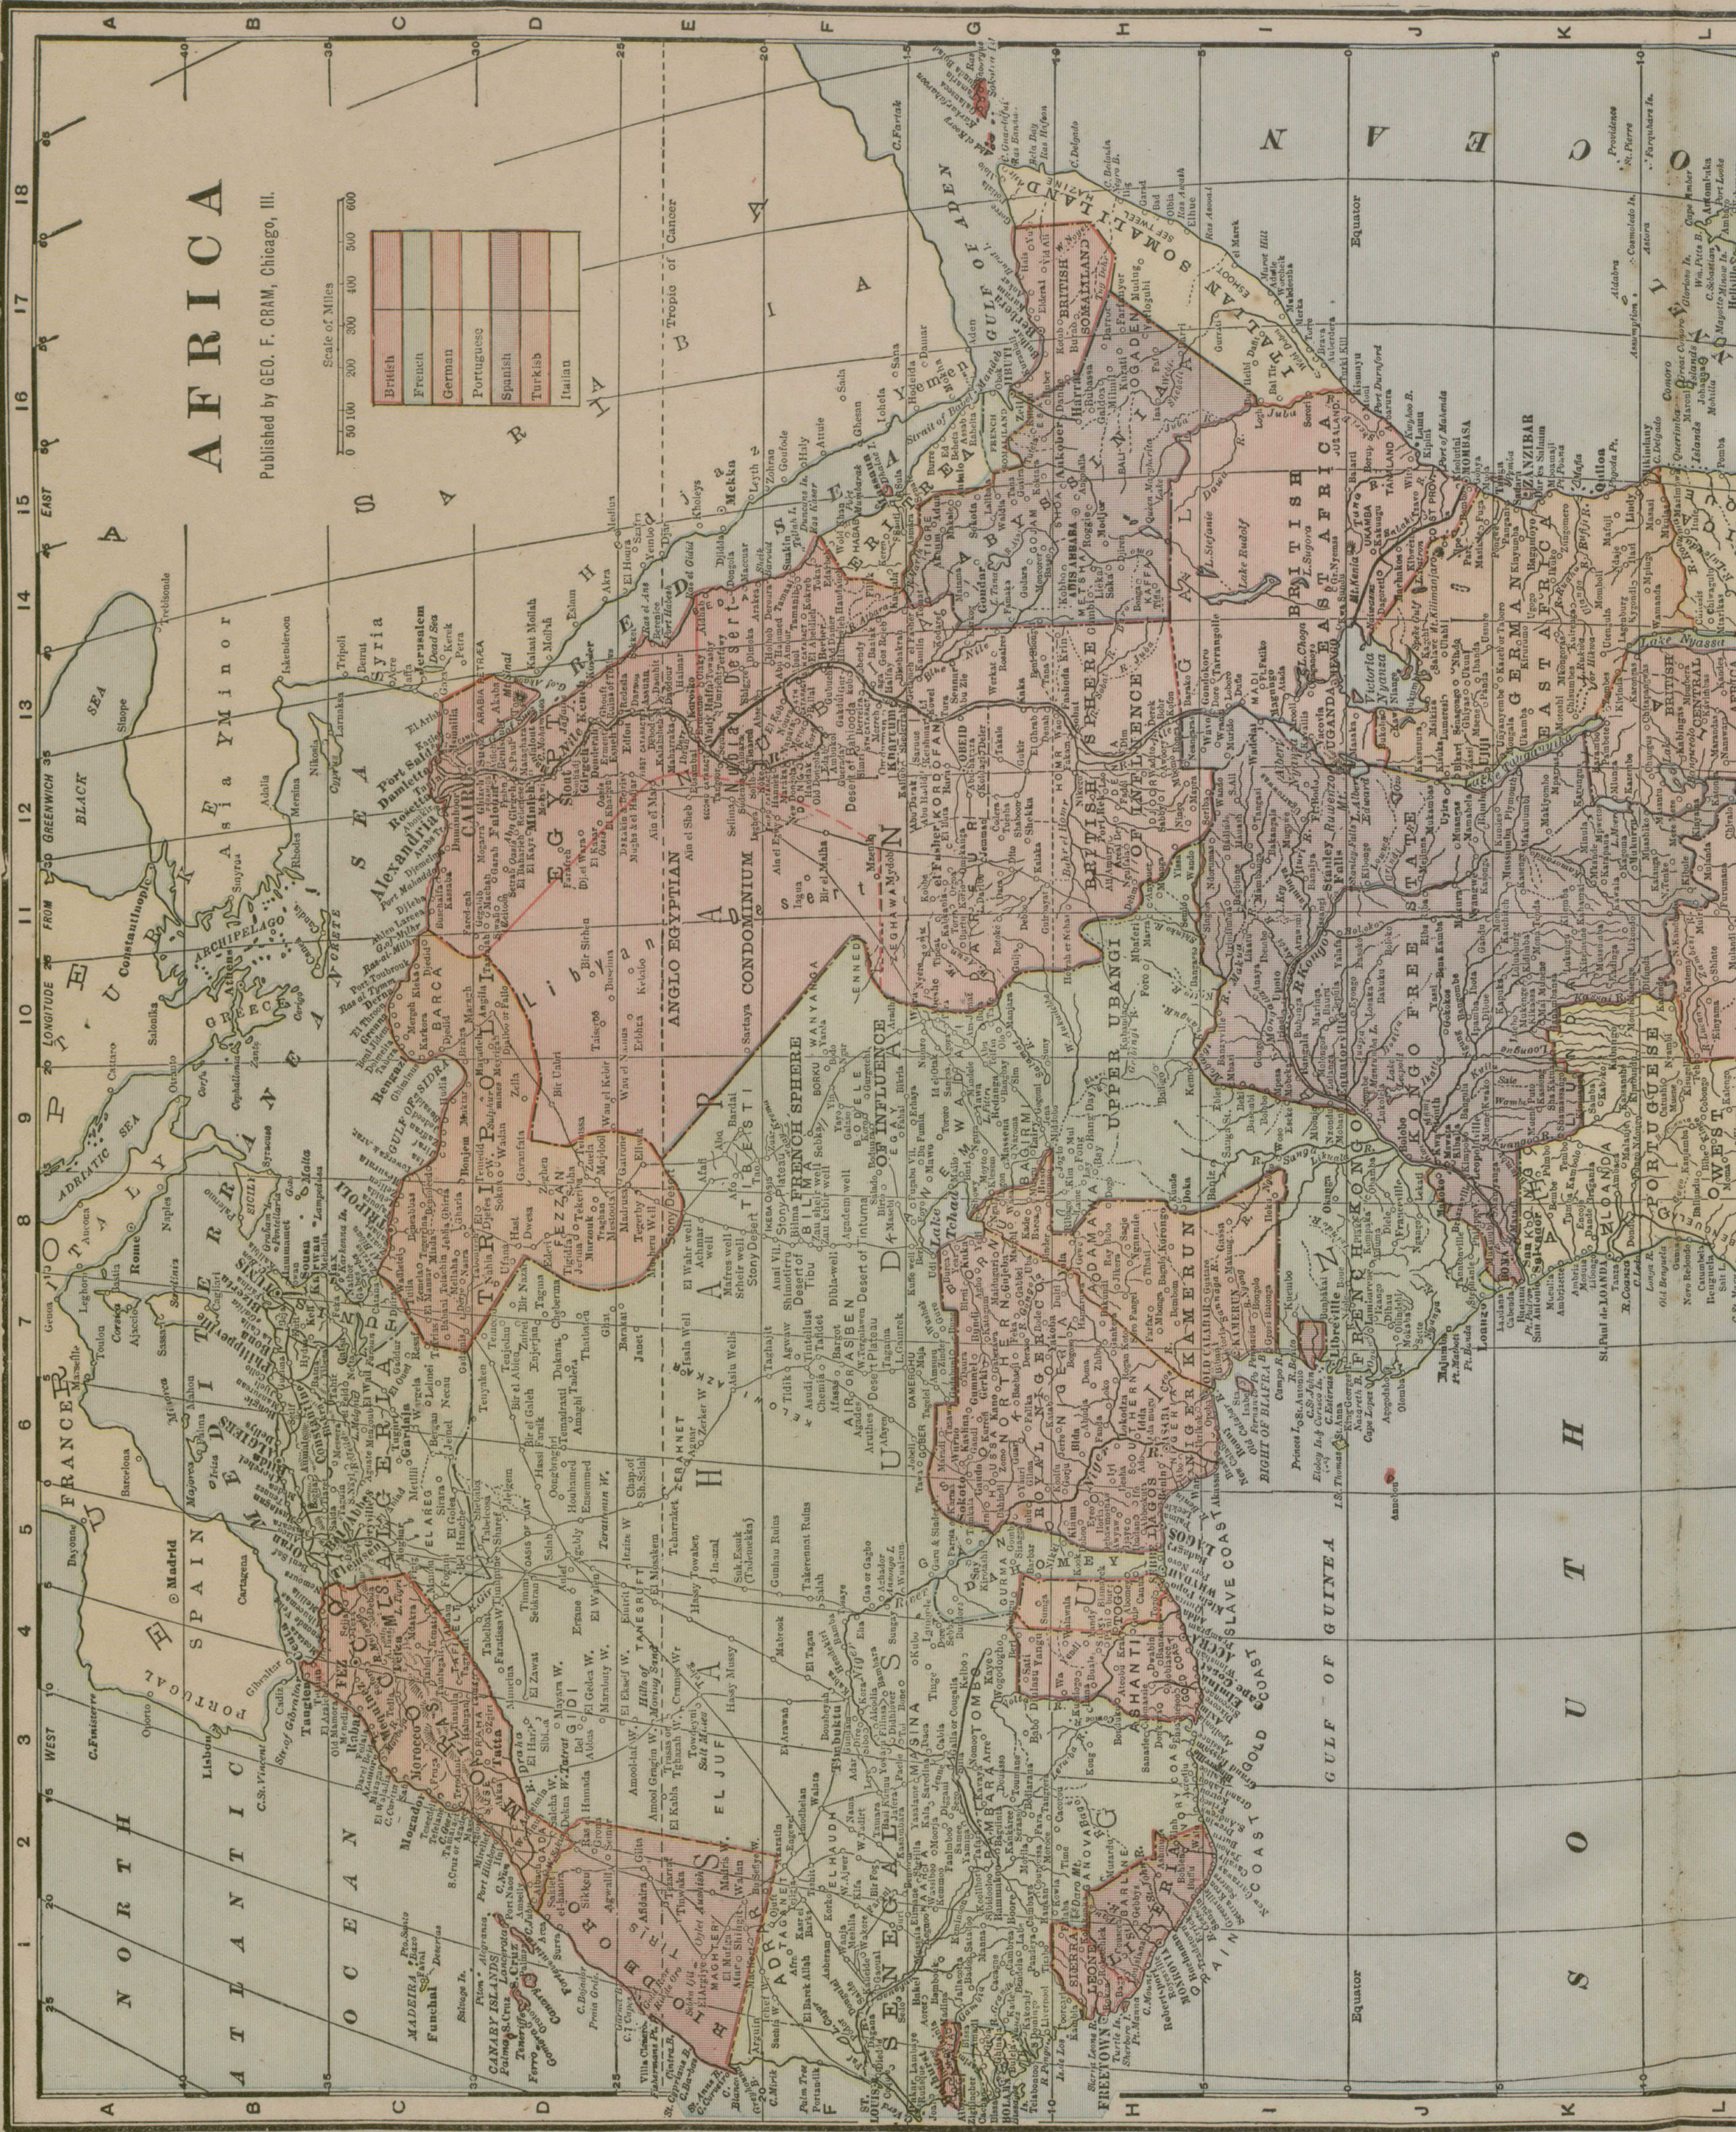

# AFRICA

Published by GEO. F. GRAM, Chicago, Ill.

|            |
|------------|
| British    |
| French     |
| German     |
| Portuguese |
| Spanish    |
| Turkish    |
| Italian    |

18  
17  
16  
15  
14  
13  
12  
11  
10  
9  
8  
7  
6  
5  
4  
3  
2  
1  
WEST  
FROM GREENWICH 35  
LONGITUDE  
EAST

25  
20  
15  
10  
5  
0  
5  
10  
15  
20  
25  
N  
S  
Equator

AFRICA  
Published by GEO. F. GRAM, Chicago, Ill.

Scale of Miles  
0 100 200 300 400 500 600

|            |
|------------|
| British    |
| French     |
| German     |
| Portuguese |
| Spanish    |
| Turkish    |
| Italian    |

FRANCE  
SPAIN  
PORTUGAL  
LITHUANIA  
C.S. VIENNA  
MADRID  
Lisbon  
Cape Town  
Johannesburg  
Cairo  
Alexandria  
Mogadishu  
Zanzibar  
Nairobi  
Lagos  
Accra  
Dakar  
Cape Verde  
Senegal  
Sierra Leone  
Liberia  
Ivory Coast  
Ghana  
Togo  
Benin  
Nigeria  
Cameroon  
Congo  
Zaire  
Angola  
Namibia  
Botswana  
South Africa  
Swaziland  
Lesotho  
Mozambique  
Zimbabwe  
Tanzania  
Kenya  
Uganda  
Rwanda  
Burundi  
Togo  
Ghana  
Ivory Coast  
Sierra Leone  
Liberia  
Cote d'Ivoire  
Ghana  
Togo  
Benin  
Nigeria  
Cameroon  
Congo  
Zaire  
Angola  
Namibia  
Botswana  
South Africa  
Swaziland  
Lesotho  
Mozambique  
Zimbabwe  
Tanzania  
Kenya  
Uganda  
Rwanda  
Burundi