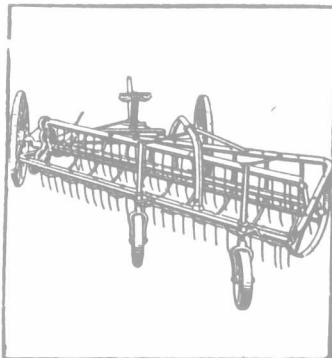

The *Dain Steel Frame Roller Bearing Loader* has always been considered the best and easiest loading machine on the market. Besides the many exclusive features which have made the Dain famous our new *Loader* is equipped with four sets of Roller Bearings, which decrease the draft to a minimum. But, get the details, they'll please you, and it will pay you to have them. Study the *Dain Line* before you outfit yourself with hay-making implements. You'll have better machinery and more money in the bank if you do so. Dain Implements are built to endure and to reduce friction—they are specially designed for simplicity, strength and money-making service.