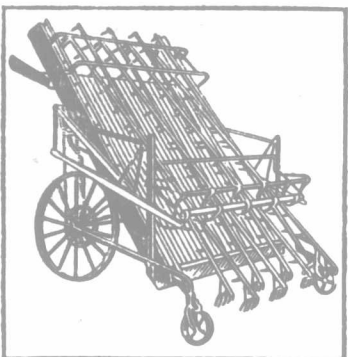

N. B.—Write to-day and ask us to forward you complete details of any or all of the DAIN money-saving and money-making implements. Besides the implements mentioned, we manufacture the Success Roller, Bearing Manure Spreader, Hay Presses, Ensilage Cutters, etc.; and

"EVERY DAIN IS THE LEADER OF ITS KIND."

MANUFACTURED BY

DAIN MANUFACTURING COMPANY, LIMITED

For sale exclusively in Eastern Canada by JOHN DEERE PLOW CO. OF WELLAND, LIMITED, WELLAND, ONT.

Or Western Agents: JOHN DEERE PLOW CO., LIMITED, Winnipeg, Edmonton, Calgary, Lethbridge, Saskatoon, Regina.