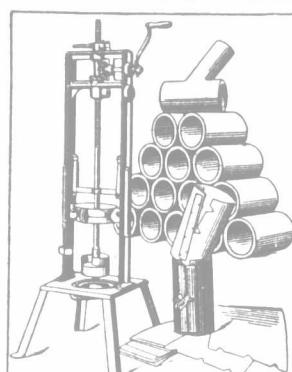

MAKE YOUR OWN TILE

Cost $4.00 to $6.00 per 1,000

Hand or Power

Send for Catalog

Farmers' Cement Tile Machine Co.
WALKERVILLE, ONT.

FARMS FOR SALE

Choice stock, grain and fruit farms for sale. We specialize in high-class properties, and aim at offering good value only. We have a special department devoted to listing and selling Ontario farms. Write for list.

UNION TRUST CO., LTD.
Real-estate Department

201 Temple Building, Toronto

BUILD CONCRETE SILOS

Any size with the London Adjustable Silo Curbs. Send for Catalogue. We manufacture a complete line of Concrete Machinery. Tell us your requirements.

LONDON Concrete Machinery Co., Limited.
Dept. B, London, Ont.
Largest manufacturers of Concrete Machinery in Canada.