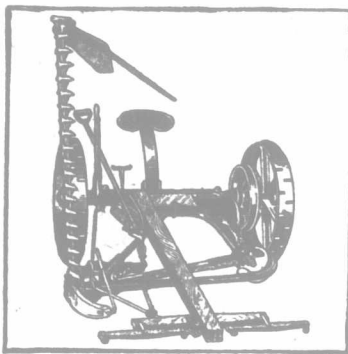

Dain Hay Tools Cut the Cost of Hay-making by One-half.

THERE'S money in Hay—if it does not cost too much to make it. The Dain Implements cut the cost of Hay-making to the lowest possible margin, because they are perfect in every detail. More than that they are built to endure—the farmers owning them declare that they are practically indestructible. It will pay you well to know all there is to know about *Dain Hay-making Helpers* before investing a dollar in any hay-making implement.

Here's the *Dain Vertical Lift Mower*—a machine that you couldn't smash under any sort of service. Before leaving our factories every *Dain mower* is subjected to a tremendous test—a test that would make a scrap iron of any ordinary implement. There's no lost motion about the Dain—the moment the horses move the knife begins cutting. The machine is built with surplus strength in every part, and so perfectly balanced that the draft is easy. Yet, we so build the Dain Mower that—in the rare event of an accident—an inexpensive part effects prompt repairs.

The *Dain All Steel Side Delivery Rake* is in a class by itself. Its triple set of teeth, turning slowly, put the hay in shape for curing without injuring leaves or stalks. It delivers the hay gently into a loose, fluffy, continuous windrow, so that the air and sun penetrate—it cures quickly and retains its full nutriment. Simply constructed and almost *break-proof*.