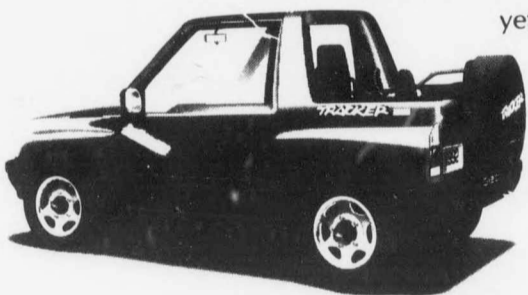

Starting at **$11,995.00***

Additional **$750 GRADUATE CASH BACK.** See Dealer for conditions.

Get to know Geo.

**YOUR MARITIME
CHEVROLET • GEO • OLDSMOBILE DEALERS**