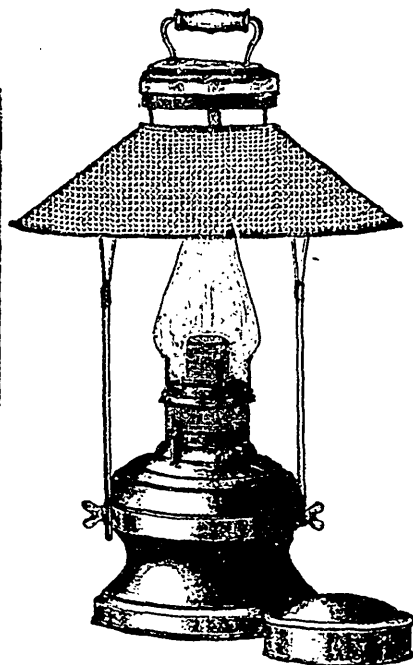

W. S. BURN.

W. W. ROBINSON.

ADJUSTABLE Lamp Stand and Shade

Suitable for all Styles of Font Lamps
and Many Purposes.

"REGAN" Pat. Metal Shingle.

Painted. Ornamental. Weather
Proof. Fire Proof. Ever-
lasting. Cheap.

Light Equal to Sixty Candle Power or Two
Ordinary Gas Jets. Flame Perfectly
Steady. Chimneys Unbreakable by
Heat or Cold. In Plain and
Handsome Styles.

COOKES' Window Lock.

Holds Upper and Lower Sash
at any desired Point.