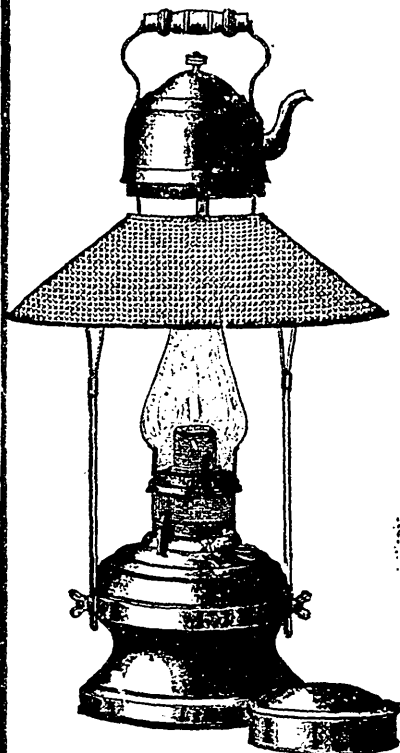

W. S. BURN.

W. W. ROBINSON.

ADJUSTABLE Lamp Stand and Shade

Suitable for all Styles of Font Lamps
and Many Purposes.

"REGAN" Pat. Metal Shingle.

Painted. Ornamental. Weather
Proof. Fire Proof. Ever-
lasting. Cheap.