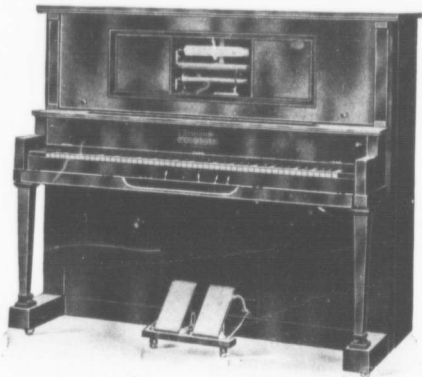

NEVER SUFFER BY COMPARISON

Style 72

The Newcombe Player has proven itself in the most exacting tests to be just what the dealer needs. It is a definitely well built player that establishes the confidence of dealer, salesman and purchaser.

It is the ideal instrument for the home—easy to operate—responsive—pure and sweet in tone—stays in tune and has the durability to meet the tremendous demands upon it.

It is the only player equipped with the Howard Patent Straining Rods.