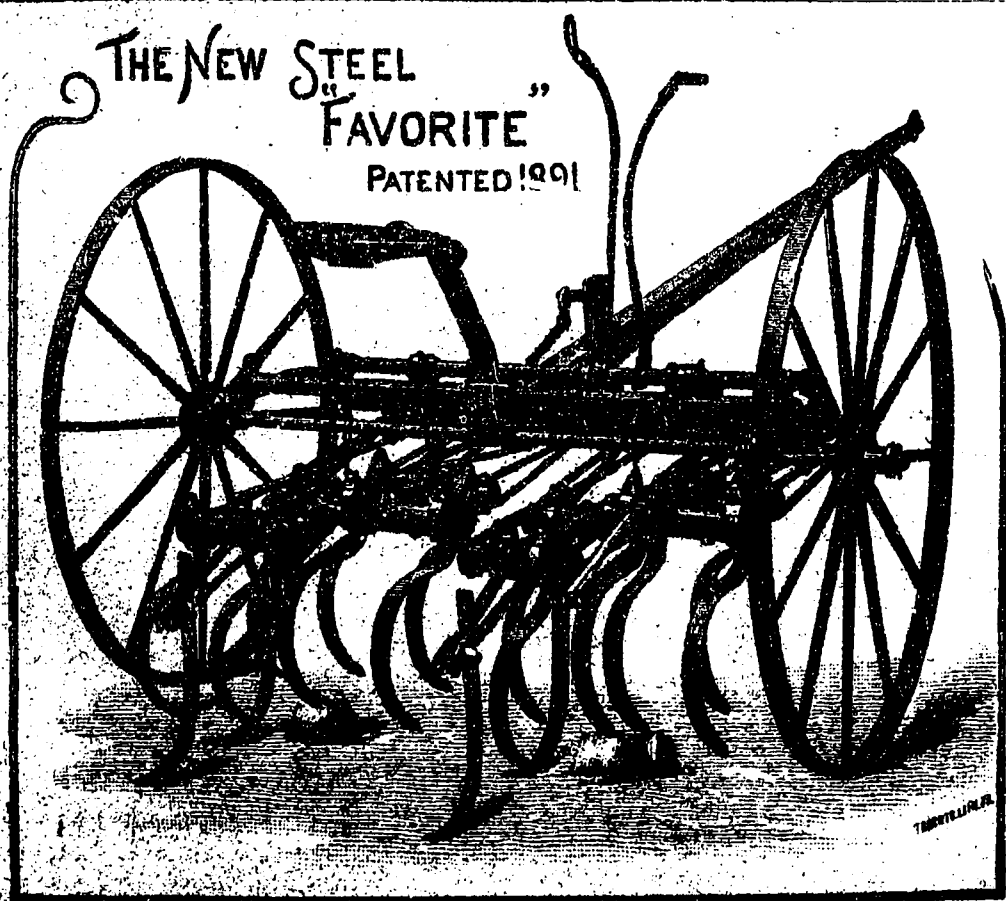

MANUFACTURED EXCLUSIVELY BY MASSEY-HARRIS CO., LIMITED. HEAD OFFICES, TORONTO, ONT. WORKS AT TORONTO, BRANTFORD AND WOODSTOCK.