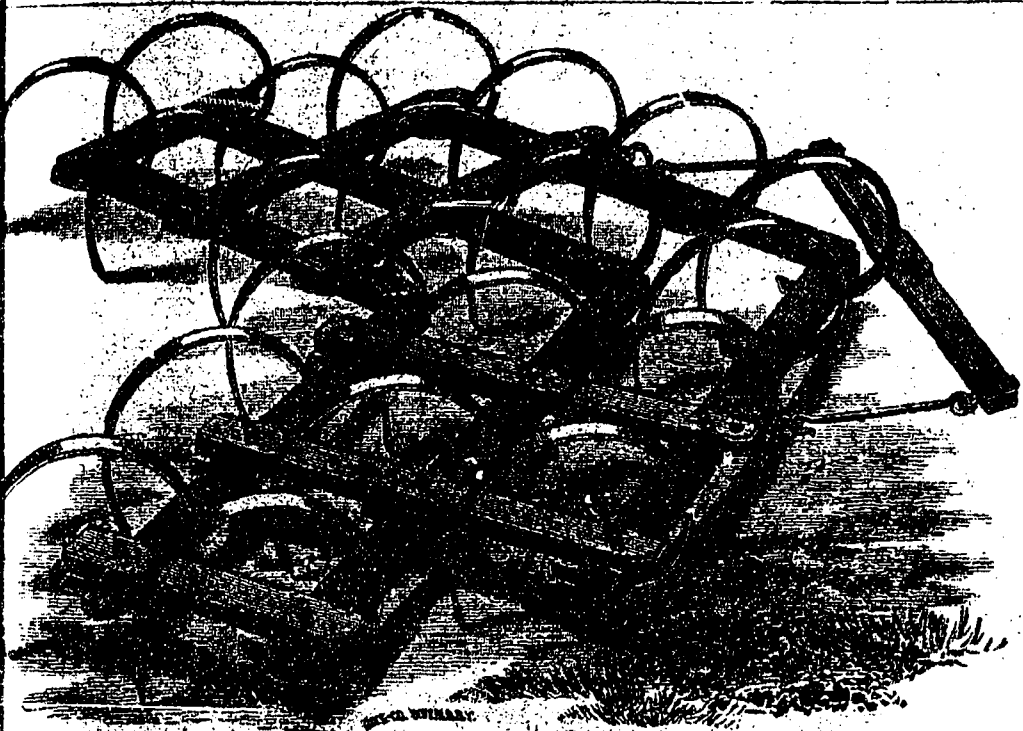

Magnificent Line of SPRING GOODS.

THE PLOWS, HARROWS AND CULTIVATORS WE NOW OFFER HAVE NEVER BEEN EXCELLED.

**THE "WISNER"
IMPROVED STEEL FRAME
SPRING TOOTH HARROW.**

This view shows the Harrow folded ready for shipment or storage.

**The "Patterson"
Spring Tooth
Harrow.**

It thoroughly loosens and pulverizes the soil.

**1000'S OF CANADA'S BEST
FARMERS USE THIS
HARROW.**

**THE "WISNER"
Favorite Spring Tooth
CULTIVATOR.**

- ular Iron Frame.
- Oil Tempered Spring Steel Teeth.
- Has Patented Steel Runners.
- Has Patent Pressure Bars.
- work heavy clay land.
- Lighter Draught than any other.
- Boy can handle it easily.
- Performs all and more than claimed.

Can be supplied with either four Steel Sections or three Wood Sections.

•roadcast Seeder, with "Wisner" Feet Run, is sup- with this Cultivator when desired.

MANUFACTURED EXCLUSIVELY BY MASSEY-HARRIS CO., LIMITED. HEAD OFFICES, TORONTO, ONT. WORKS AT TORONTO, BRANTFORD AND WOODSTOCK.