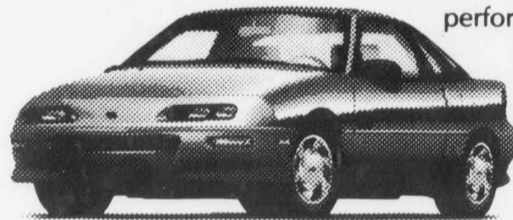

Geo-Physics

Defy the laws of *Physics* in a **Geo Storm**.

An object at rest tends to stay at rest, except when it's the **Geo Storm**. Storm is so sleek, stylish and sporty it almost asks you to climb in the driver's seat! Storm offers superior performance...and is thrilling enough to get your adrenalin pumping! Turn heads as you turn corners in a **Geo Storm**.

Starting at **\$13,690.00***

Additional **\$750 GRADUATE CASH BACK.** See Dealer for conditions.

Get to know Geo.

*MSRP based on base model Storm Coupe. Dealer may sell for less. Freight (\$400), taxes, insurance and licence extra.