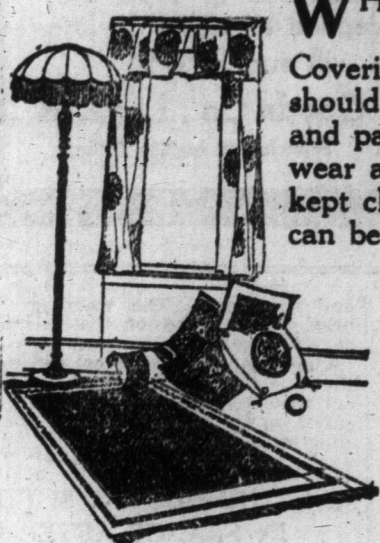

STORE OPENS AT 8.30 A. M. AND CLOSES AT 5 P. M.

EATON'S DAILY STORE NEWS

Helping You Economically Furnish Your Summer Home

Summer Cottage Floor Coverings That Are Easily Kept Clean

WHEN SUPPLYING THE SUMMER COTTAGE with Floor Coverings, the foremost considerations should be for coolness and cleanliness, and particularly suitable for summer wear are those light, reversible, easily kept clean grass and fibre rugs that can be used in any room in the cottage as well as on the verandah.

The art fibre rugs are in plain and fancy weaves. Some with plain centres and pretty end borders, others with quiet mottled centres and narrow borders all around. One side plain. Colors are blue, green and light drabs.

- Size 30 x 60, at... 1.50
- Size 36 x 72, at... 2.25
- Size 6 ft. x 9 ft., at 6.00

- Size 6 ft. x 12 ft., at 8.00
- Size 7-6 x 10-6, at... 9.00

REVERSIBLE GRASS RUGS, in fine twisted weaves in pretty stencilled designs, in browns, grey, blue or green. These rugs can be exposed to the severest weather without injury. Size 30 x 60, at .95; 6 x 9 ft., at 4.50; 4-6 x 7-6, 2.75; 8 x 10 ft., 6.50.

RAG RUGS, in cool, refreshing colorings that give daintiness to bedrooms and dressing-rooms. Blue, green, helle, brown, rose, etc., from pretty shades with plain grounds and fancy chintz borders, to the old colonial styles in beautiful mixed colors.

- Size 24-inch x 36-inch... .85
- Size 27-inch x 54-inch... 1.25
- Size 36-inch x 63-inch... 2.35
- Size 4 x 7-6... 4.50
- Size 6 x 9... 7.75

SCOTCH WOOL RUGS, in big range of colors for almost any room. Sizes vary from 6 ft. x 9 ft. to 12 ft. x 15 ft. 6 in.

- 7-6 x 9-0... 7.50
- 10-6 x 12... 14.00
- 9 x 10-6... 10.50
- 12 x 13-6... 18.00
- 9 x 12... 12.00

BRUSSELS RUGS that are easily kept clean in large selection of designs in many color combinations. Sizes 6-9 x 9 range 11.00, 11.75 and 15.50; 9 x 10-6 range 17.00, 18.50 and 24.50. Other sizes in proportion.

BRUSSELS CARPET, 27-in. wide, with borders to match, for making odd-sized rugs or for halls and stairs. Per yard... 1.15

HEAVY PRINTED LINOLEUMS, in neat designs and fresh clean colorings. For kitchen and halls; 2 and 4 yards wide. Square yard, .45 to .65

INLAID LINOLEUMS with same design and colors all through ensures pattern showing till worn out. Per square yard, 1.00, 1.25, 1.45

JAPANESE MATTING, woven from long straws that are durable and strong. An inexpensive covering for almost any room or hallway. Plain or fancy colors, at .20, .25 and .35 yard. —Fourth Floor.

The weather now is fine enough to comfortably enjoy that healthy semi-outdoor life that a summer cottage affords, and on this page you'll find suggestions for the necessary equipment of a cottage, big or small.