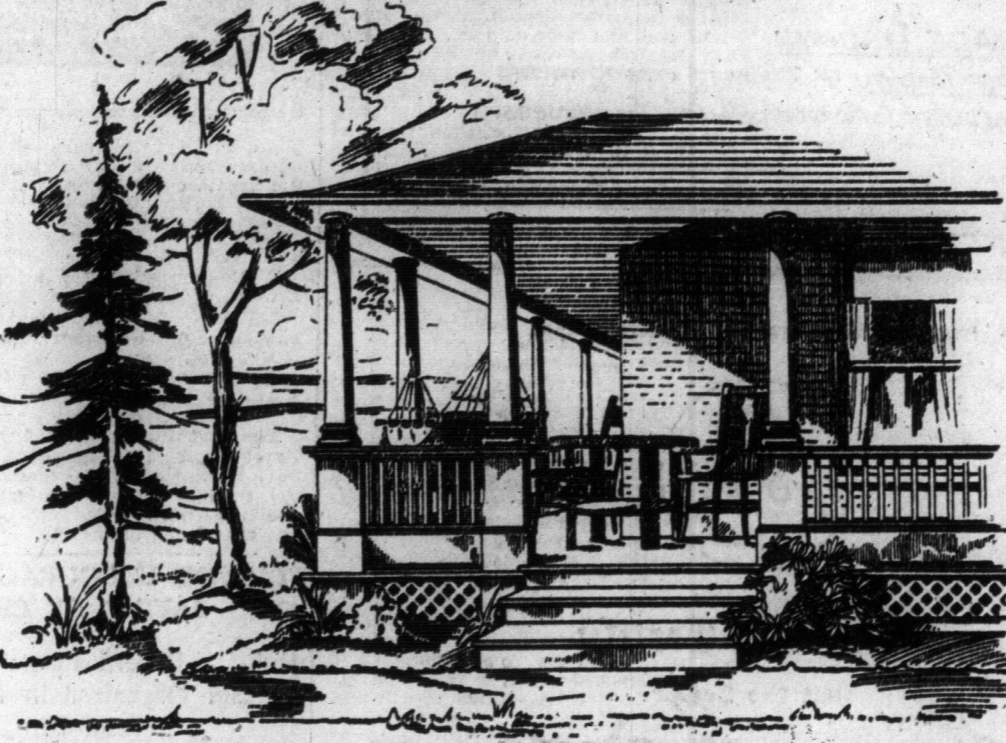

- Size 24-inch x 36-inch... .85
- Size 27-inch x 54-inch... 1.25
- Size 36-inch x 63-inch... 2.35
- Size 4 x 7-6... 4.50
- Size 6 x 9... 7.75

SCOTCH WOOL RUGS, in big range of colors for almost any room. Sizes vary from 6 ft. x 9 ft. to 12 ft. x 15 ft. 6 in.

- 7-6 x 9-0... 7.50
- 10-6 x 12... 14.00
- 9 x 10-6... 10.50
- 12 x 13-6... 18.00
- 9 x 12... 12.00

BRUSSELS RUGS that are easily kept clean in large selection of designs in many color combinations. Sizes 6-9 x 9 range 11.00, 11.75 and 15.50; 9 x 10-6 range 17.00, 18.50 and 24.50. Other sizes in proportion.

BRUSSELS CARPET, 27-in. wide, with borders to match, for making odd-sized rugs or for halls and stairs. Per yard... 1.15

HEAVY PRINTED LINOLEUMS, in neat designs and fresh clean colorings. For kitchen and halls; 2 and 4 yards wide. Square yard, .45 to .65

INLAID LINOLEUMS with same design and colors all through ensures pattern showing till worn out. Per square yard, 1.00, 1.25, 1.45

JAPANESE MATTING, woven from long straws that are durable and strong. An inexpensive covering for almost any room or hallway. Plain or fancy colors, at .20, .25 and .35 yard. —Fourth Floor.

The weather now is fine enough to comfortably enjoy that healthy semi-outdoor life that a summer cottage affords, and on this page you'll find suggestions for the necessary equipment of a cottage, big or small.

Artistic Furniture for the Verandah of the Cottage or Bungalow

In our immense selection of Verandah and Summer Cottage Furniture you can economically choose pieces for the simple bungalow or for the elaborate summer home.

We control the sale of "Old Hickory" Furniture in Toronto, and you'll discover some splendid values among the selection of not only "Old Hickory," but of Verandah Furniture of every material.

- Old Hickory Arm Chair, with high spindle back, double woven splint seat, all well braced. Price 2.50
- Rocker to match... 5.25
- Old Hickory Arm Chair, in quiet old style, with woven back shaped arms, woven seat. Price... 4.25
- Arm Rocker to match... 4.75
- Willow Arm Chair, in buff finish with strong frame... 5.25
- Folding Arm Chair, with heavy frame, in natural finish, and heavy white duck back and seat. Price... 2.50
- Folding Reclining Chair, with natural finished frame, high back and striped canvas seat. Price... 1.25
- Price with Foot Rest... 1.50
- Folding Canvas Stools, with brown duck top... .80
- Arm Chair for verandah, in red, natural green, with slat back and double woven cane seat. Price... 2.10

- Verandah Chairs, in natural, green and red finish, with slat back, double woven cane seat and double stretcher. Price... 1.00
- Rocking Chair to match... 1.10
- Folding Table, in natural finish, with round top, 32 inches in diameter, shaped rim. Price... 2.75
- The camp cot illustrated below is made with a strong hardwood frame, folding head rest and legs, woven wire fabric spring. It is 2 feet 6 inches wide and 6 feet long. Priced at... 1.85
- Another Folding Camp Cot with hardwood frame and heavy canvas top, 24 inches wide and 6 feet long, is priced at... 1.55