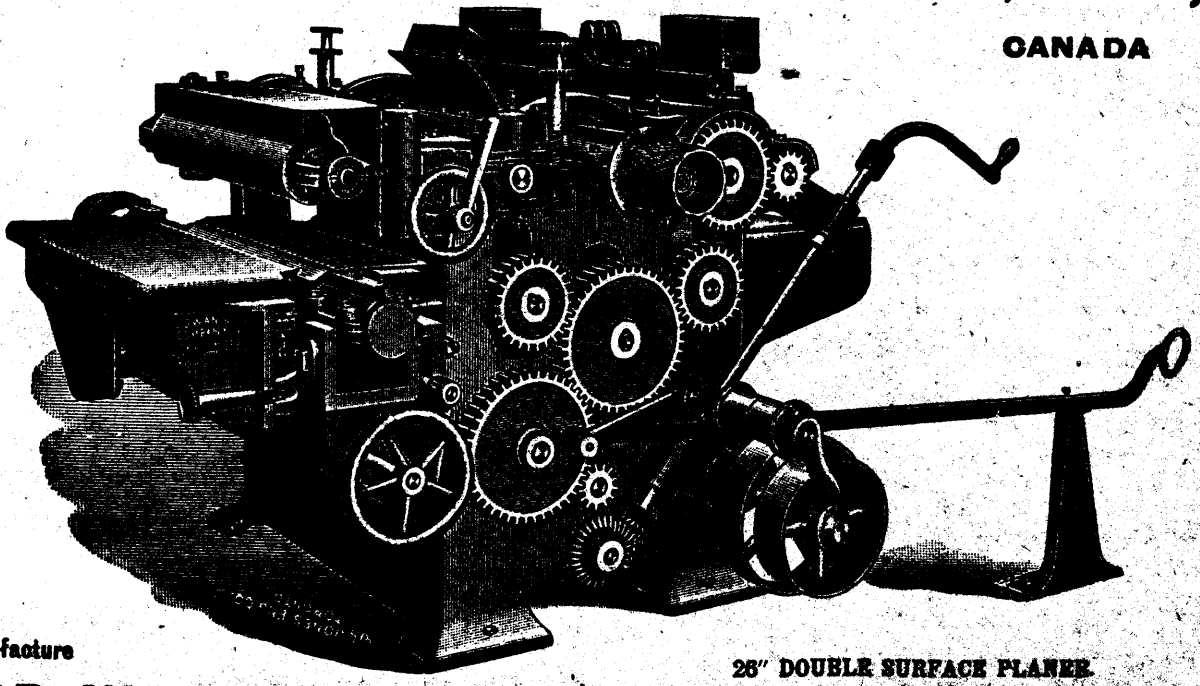

COWAN & COMPANY, of GALT, Limited, GALT, CANADA

We Manufacture

28" DOUBLE SURFACE PLANER

WOOD-WORKING MACHINERY OF ALL KINDS

Up-to-date in Every Particular.
WRITE FOR CUTS AND PRICES.

STAMP MILLS

— AND —

Complete Mining Plants

The small cut below gives a view of the plant of the Twentieth Century Gold Mine at Gold Rock, Ont., where our machinery may be seen.

The Jenekes Machine Company, Limited

SHERBROOKE,

126 Lansdowne Street