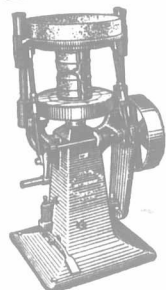

"London" Cement Drain Tile Machine

London Concrete Machinery Co., Dept. B, London, Ont.

Largest manufacturers of Concrete Machinery in Canada.

PATENTS procured everywhere
EGERTON R. CASE
Registered Attorney Dept. E, Temple Building,
Toronto. Booklets on request. 20 yrs. experience